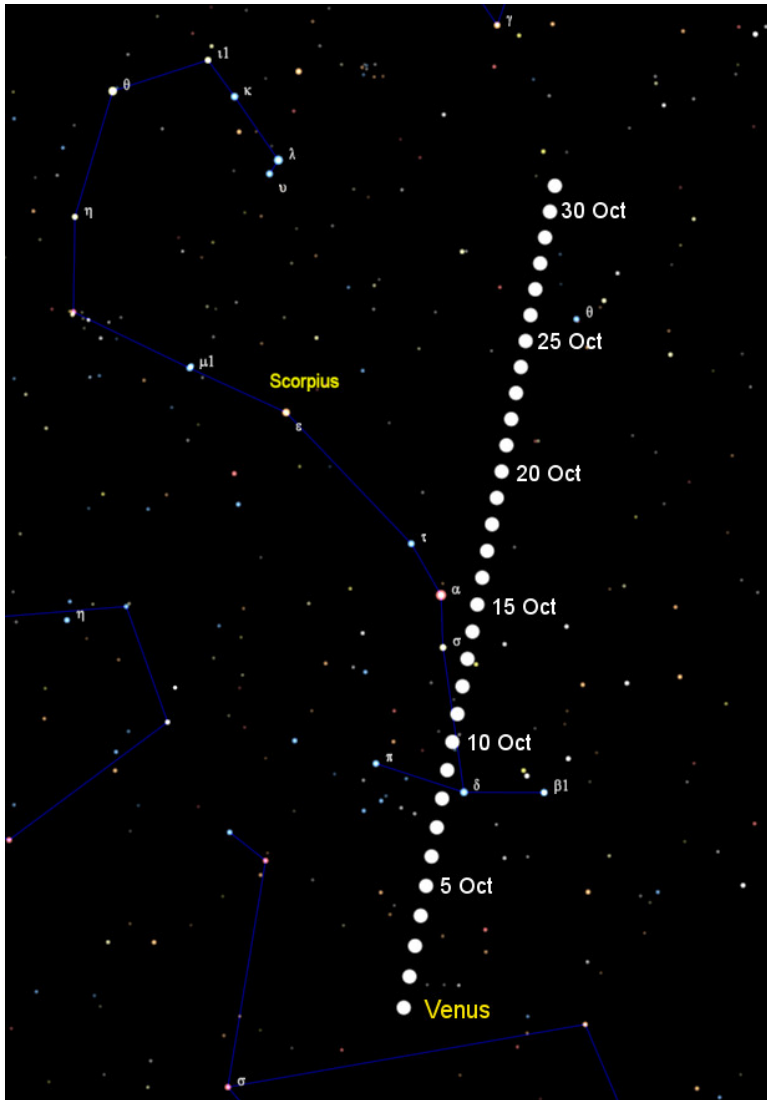

### Astronomical Events – October 2021

Date	Day	Time	Event
1	Fri		Venus: 44.9° E
		15:08	Moon close to Beehive: 3.3° S
6	Wed	13:05	New Moon
8	Fri	05:50	Mars Conjunction
		19:28	Moon Perigee: 363,400 km
9	Sat	18:12	Mercury Inferior Conj.
		20:36	Moon close to Venus: 2.9° S
		21:35	Moon Descending Node
12	Tue	11:09	Moon South Dec.: 26.2° S
13	Wed	05:25	First Quarter
14	Thu	09:12	Moon close to Saturn: 4.1° N
15	Fri	11:58	Moon close to Jupiter: 4.3° N
16	Sat	15:24	Venus close to Antares: 1.5° N
20	Wed	16:57	Full Moon
21	Thu	13:30	Orionid Shower: ZHR = 20
23	Sat	13:47	Moon Ascending Node
24	Sun	17:30	Moon Apogee: 405,600 km
25	Mon	06:59	Mercury Elongation: 18.4° W
26	Tue	18:04	Moon North Dec.: 26.3° N
27	Wed	22:40	Moon close to Pollux: 2.8° N
28	Thu	22:05	Last Quarter
		23:32	Moon close to Beehive: 3.6° S
29	Fri	23:59	Venus Elongation: 47° E

## Naked Eye Planets Rise and Set Times

Date	Mercury			Venus			Mars		
	Rise	Transit	Set	Rise	Transit	Set	Rise	Transit	Set
	h m	h m	h m	h m	h m	h m	h m	h m	h m
01-Oct	06:24	12:51	19:18	08:02	14:48	21:34	05:58	12:07	18:16
06-Oct	05:56	12:17	18:39	08:01	14:51	21:41	05:47	11:59	18:11
11-Oct	05:24	11:39	17:53	08:01	14:54	21:47	05:37	11:52	18:06
16-Oct	04:58	11:07	17:16	08:02	14:57	21:54	05:27	11:44	18:01
21-Oct	04:42	10:50	16:58	08:02	15:01	21:59	05:17	11:37	17:56
26-Oct	04:36	10:46	16:57	08:04	15:04	22:04	05:08	11:30	17:52

Date	Jupiter			Saturn		
	Rise	Transit	Set	Rise	Transit	Set
	h m	h m	h m	h m	h m	h m
01-Oct	14:35	21:07	03:43	13:22	20:03	02:49
06-Oct	14:14	20:46	03:23	13:02	19:43	02:29
11-Oct	13:54	20:26	03:02	12:42	19:24	02:09
16-Oct	13:34	20:06	02:42	12:23	19:04	01:49
21-Oct	13:15	19:47	02:23	12:04	18:45	01:30
26-Oct	12:55	19:27	02:03	11:44	18:26	01:11

Data calculated using MICA, US Naval Observatory

Transit = "passage of a celestial body across an observer's meridian above the celestial pole"

PLANETARIUM

Movement of Venus through Scorpius  
During October 7:30 p.m.