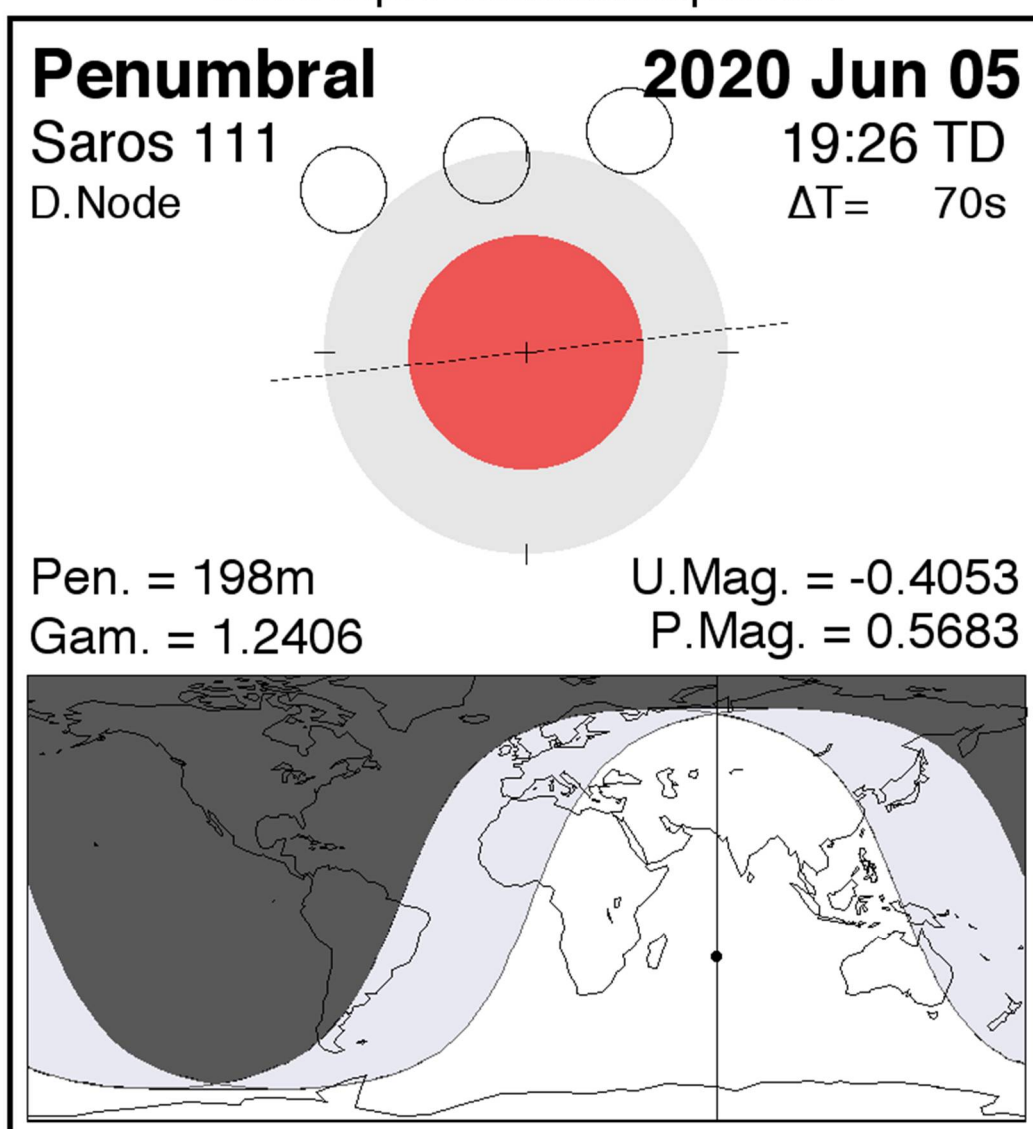

### **Astronomical Events**

Date	Day	Time	Event
1	Mon		Venus: 3.7° E
3	Wed	05:36	Moon Perigee: 364,400 km
		19:42	Venus Inferior Conj.
4	Thu	14:59	Mercury Elongation: 23.6° E
5	Fri	21:12	Full Moon
		21:25	Penumbral Lunar Eclipse (Visible from SA)
6	Sat	20:10	Moon Descending Node
7	Sun	18:22	Moon South Dec.: 24.1° S
8	Mon	19:19	Moon close to Jupiter: 2.3° N
9	Tue	04:19	Moon close to Saturn: 2.8° N
13	Sat	01:53	Moon close to Mars: 3° N
		08:24	Last Quarter
15	Mon	02:56	Moon Apogee: 404,600 km
19	Fri	10:52	Moon close to Venus: 0.8° S
20	Sat	23:43	Winter Solstice (Southern Hemisphere)
21	Sun	06:24	Moon Ascending Node
		08:40	Annular Solar Eclipse (not visible from SA)
		08:41	New Moon
22	Mon	05:56	Moon North Dec.: 24.1° N
24	Wed	02:33	Moon-Beehive: 1.8° S
28	Sun	10:16	First Quarter
30	Tue	04:09	Moon Perigee: 369,000 km

## Eclipses

### 5 June

Type of Eclipse: Penumbral Lunar Eclipse  
Time (SAST): 7:46 p.m. - 11:04 p.m.  
Visible from: Europe, Africa, Asia and Australia

### 21 June

Type of Eclipse: Annular Solar Eclipse (NOT visible from South Africa)  
Time (SAST): 5:46 a.m. - 11:34 a.m.  
Visible from: Central Africa, South Asia, China and Pacific

[www.EclipseWise.com/eclipse.html](http://www.EclipseWise.com/eclipse.html)