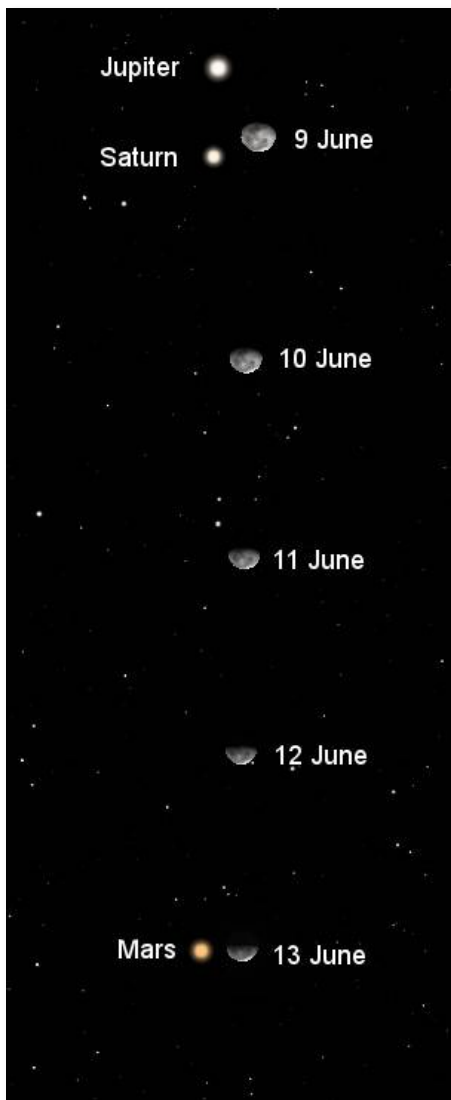

### 5 June

Type of Eclipse: Penumbral Lunar Eclipse  
Time (SAST): 7:46 p.m. - 11:04 p.m.  
Visible from: Europe, Africa, Asia and Australia

### 21 June

Type of Eclipse: Annular Solar Eclipse (NOT visible from South Africa)  
Time (SAST): 5:46 a.m. - 11:34 a.m.  
Visible from: Central Africa, South Asia, China and Pacific

[www.EclipseWise.com/eclipse.html](http://www.EclipseWise.com/eclipse.html)

***Thousand Year Canon of Lunar Eclipses***

©2014 by Fred Espenak

Moon and Planets at 2 a.m.

*Image: Stellarium*

Venus and moon on 19 June

*Image: Stellarium*