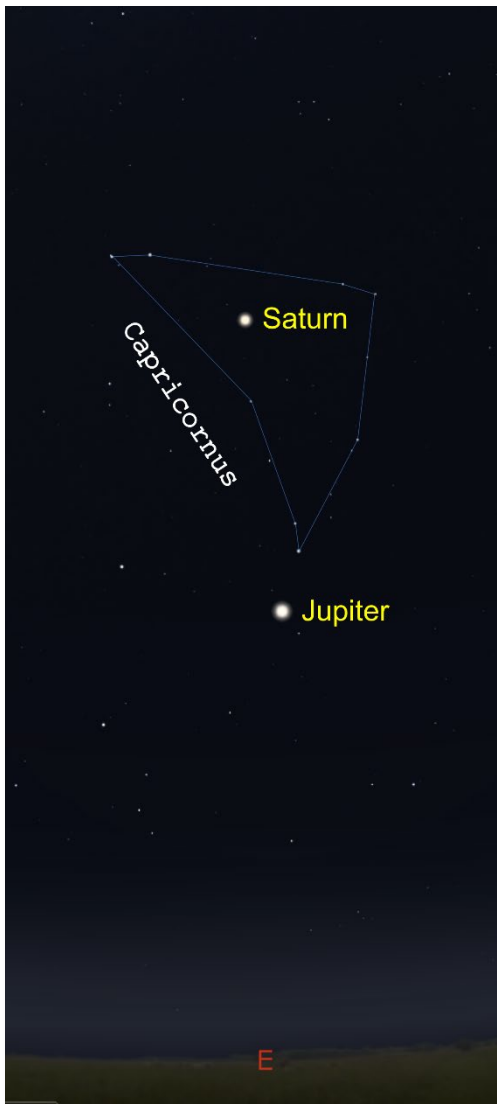

Date	Day	Time	Event
12	Thu	21:11	Perseids Shower: ZHR = 90 (Best in Northern Hemisphere)
15	Sun	17:20	First Quarter
16	Mon	18:04	Moon Descending Node
17	Tue	11:23	Moon Perigee: 369,100 km
19	Thu	00:24	Moon South Dec.: 25.8° S
		05:03	Mercury near Mars: 0.1° N
20	Fri	01:05	Jupiter Opposition
21	Sat	00:19	Moon close to Saturn: 3.8° N
22	Sun	06:52	Moon close to Jupiter: 4.1° N
		14:02	Full Moon
30	Mon	04:22	Moon Apogee: 404,100 km
		07:13	Moon Ascending Node
		09:13	Last Quarter

Date	Jupiter			Saturn		
	Rise	Transit	Set	Rise	Transit	Set
	h m	h m	h m	h m	h m	h m
01-Aug	19:06	01:37	08:04	17:37	00:21	07:00
06-Aug	18:44	01:15	07:43	17:16	23:55	06:39
11-Aug	18:21	00:53	07:21	16:54	23:34	06:18
16-Aug	17:58	00:31	06:59	16:33	23:13	05:57
21-Aug	17:36	00:09	06:38	16:12	22:52	05:36
26-Aug	17:13	23:42	06:16	15:51	22:31	05:16
31-Aug	16:51	23:20	05:54	15:30	22:10	04:55

Data calculated using MICA, US Naval Observatory

Transit = "passage of a celestial body across an observer's meridian above the celestial pole"

Jupiter and Saturn
At 8 p.m on 17 August

Image: Stellarium

Enjoy