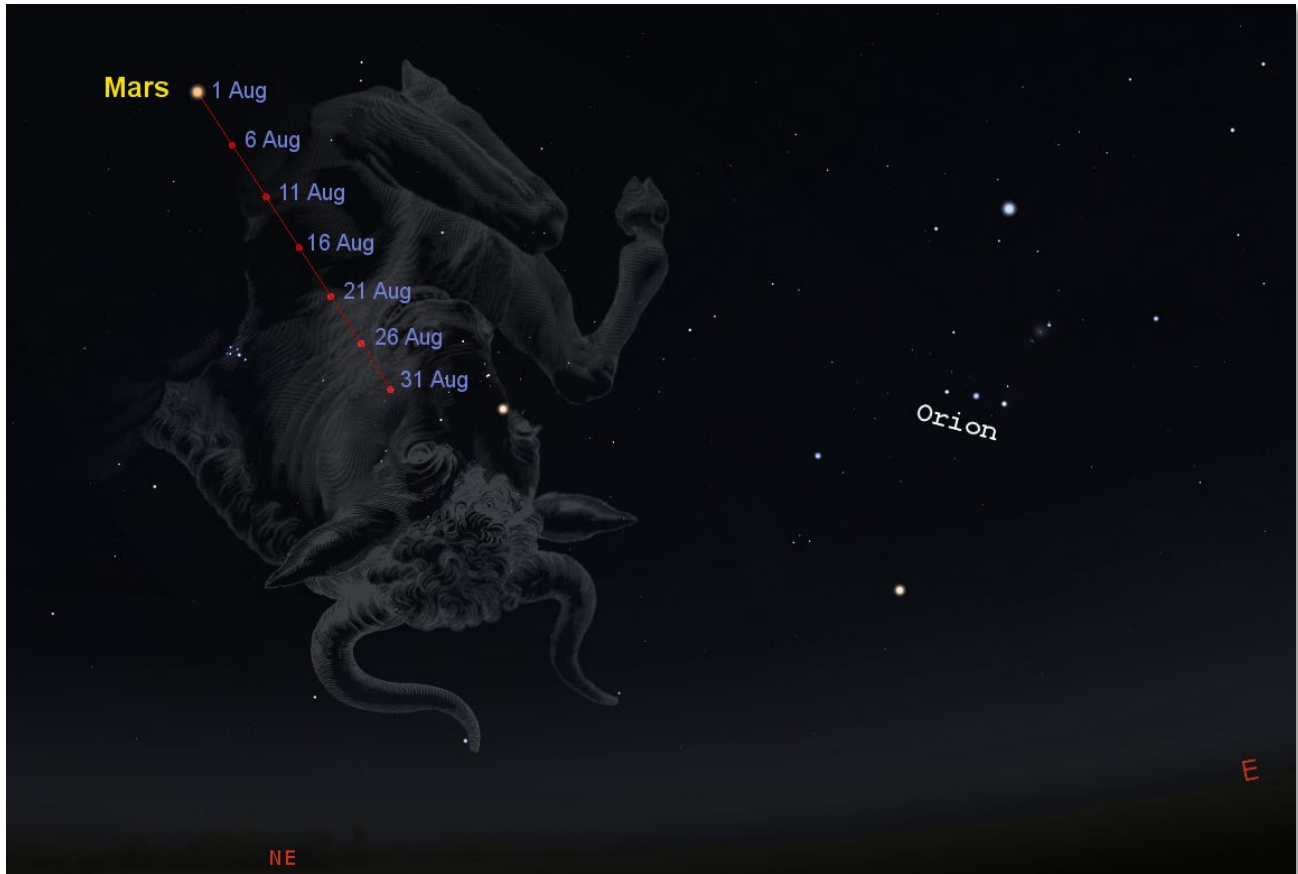

Data calculated using MICA, US Naval Observatory

Astronomical Events – August 2022

Date	Time	Astronomical Event
3	23:26	Spica 4.6°S of Moon
4	06:58	Mercury 0.6°N of Regulus
5	13:06	FIRST QUARTER MOON
	22:30	Moon at Descending Node
7	10:29	Antares 2.8°S of Moon
10	19:14	Moon at Perigee: 359,830 km
12	03:36	FULL MOON
	05:55	Saturn 3.9°N of Moon
13	03	Perseid Meteor Shower (Northern Hemisphere)
14	19	Saturn at Opposition (opposite the Sun as seen from Earth)
15	11:37	Jupiter 1.9°N of Moon
18	12:59	Moon at Ascending Node
19	06:36	LAST QUARTER MOON
	12:32	Pleiades 3.1°N of Moon
	14:16	Mars 2.7°S of Moon
22	23:53	Moon at Apogee: 405,419 km
23	23	Mercury at Aphelion (furthest from the Sun)
24	02:17	Pollux 2.1°N of Moon
25	22:58	Venus 4.3°S of Moon
27	10:17	NEW MOON
	18	Mercury at Greatest Elong: 27.3°E
31	04:59	Spica 4.4°S of Moon

Date	Jupiter			Saturn		
	Rise	Transit	Set	Rise	Transit	Set
	h m	h m	h m	h m	h m	h m
01-Aug	22:02	04:03	10:01	18:36	01:12	07:44
08-Aug	21:34	03:35	09:33	18:06	00:43	07:15
15-Aug	21:05	03:07	09:05	17:36	00:13	06:46
22-Aug	20:35	02:38	08:36	17:06	23:40	06:17
29-Aug	20:05	02:08	08:07	16:37	23:10	05:48

Data calculated using MICA, US Naval Observatory

Transit = "passage of a celestial body across an observer's meridian above the celestial pole"

Movement of Mars during August seen at 4:30 a.m.

Image: Stellarium