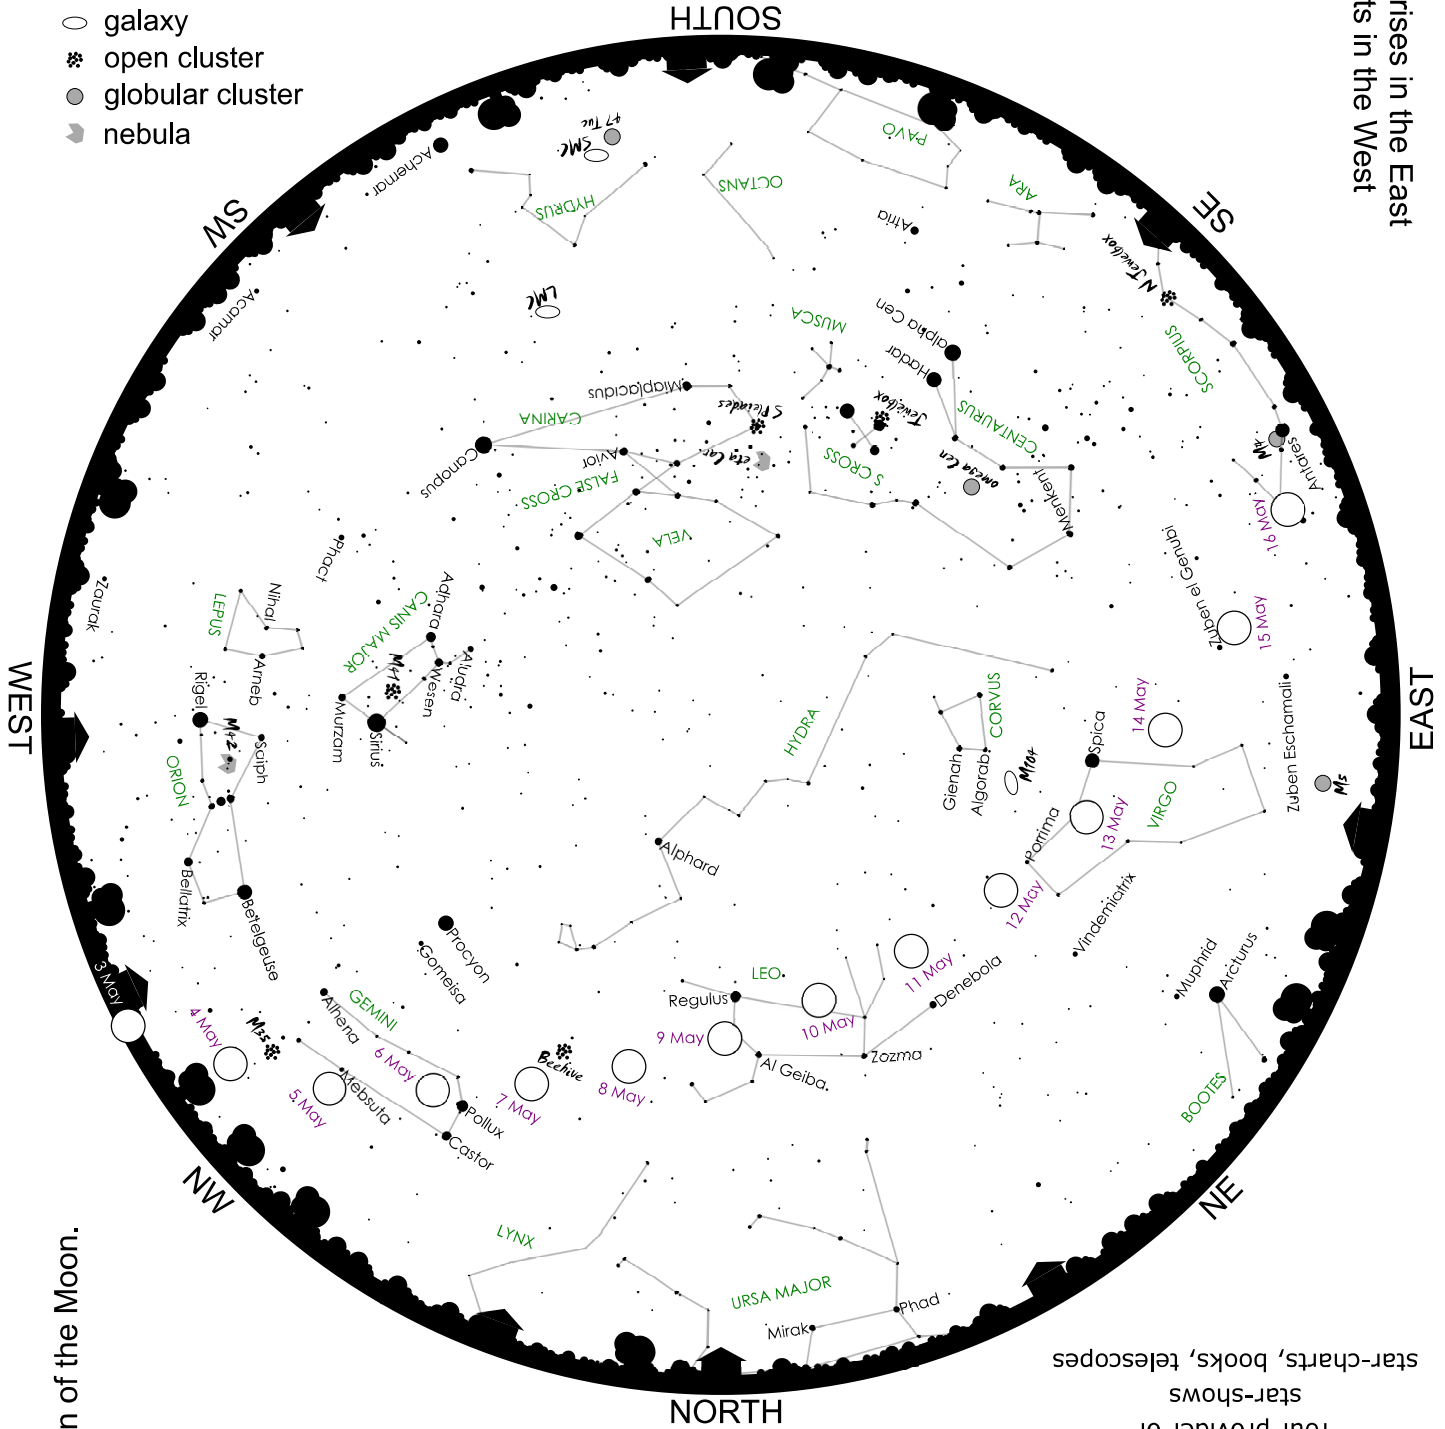

# THE SOUTH AFRICAN EARLY-EVENING SKY EARLY MAY 2022

To find e.g. stars in the east,  
face east and turn the map  
to put **EAST** at the bottom.

The Sun rises in the East  
and sets in the West

Use binoculars to look for:

- galaxy
- ✳ open cluster
- globular cluster
- ☄ nebula

Circles show the position of the Moon.

The Moon this month:

- Apr 30: new moon
- May 9: first quarter
- May 16: full moon
- May 22: last quarter

CONSTELLATION NAMES  
ARE CAPITAL LETTERS  
star names are lower case.