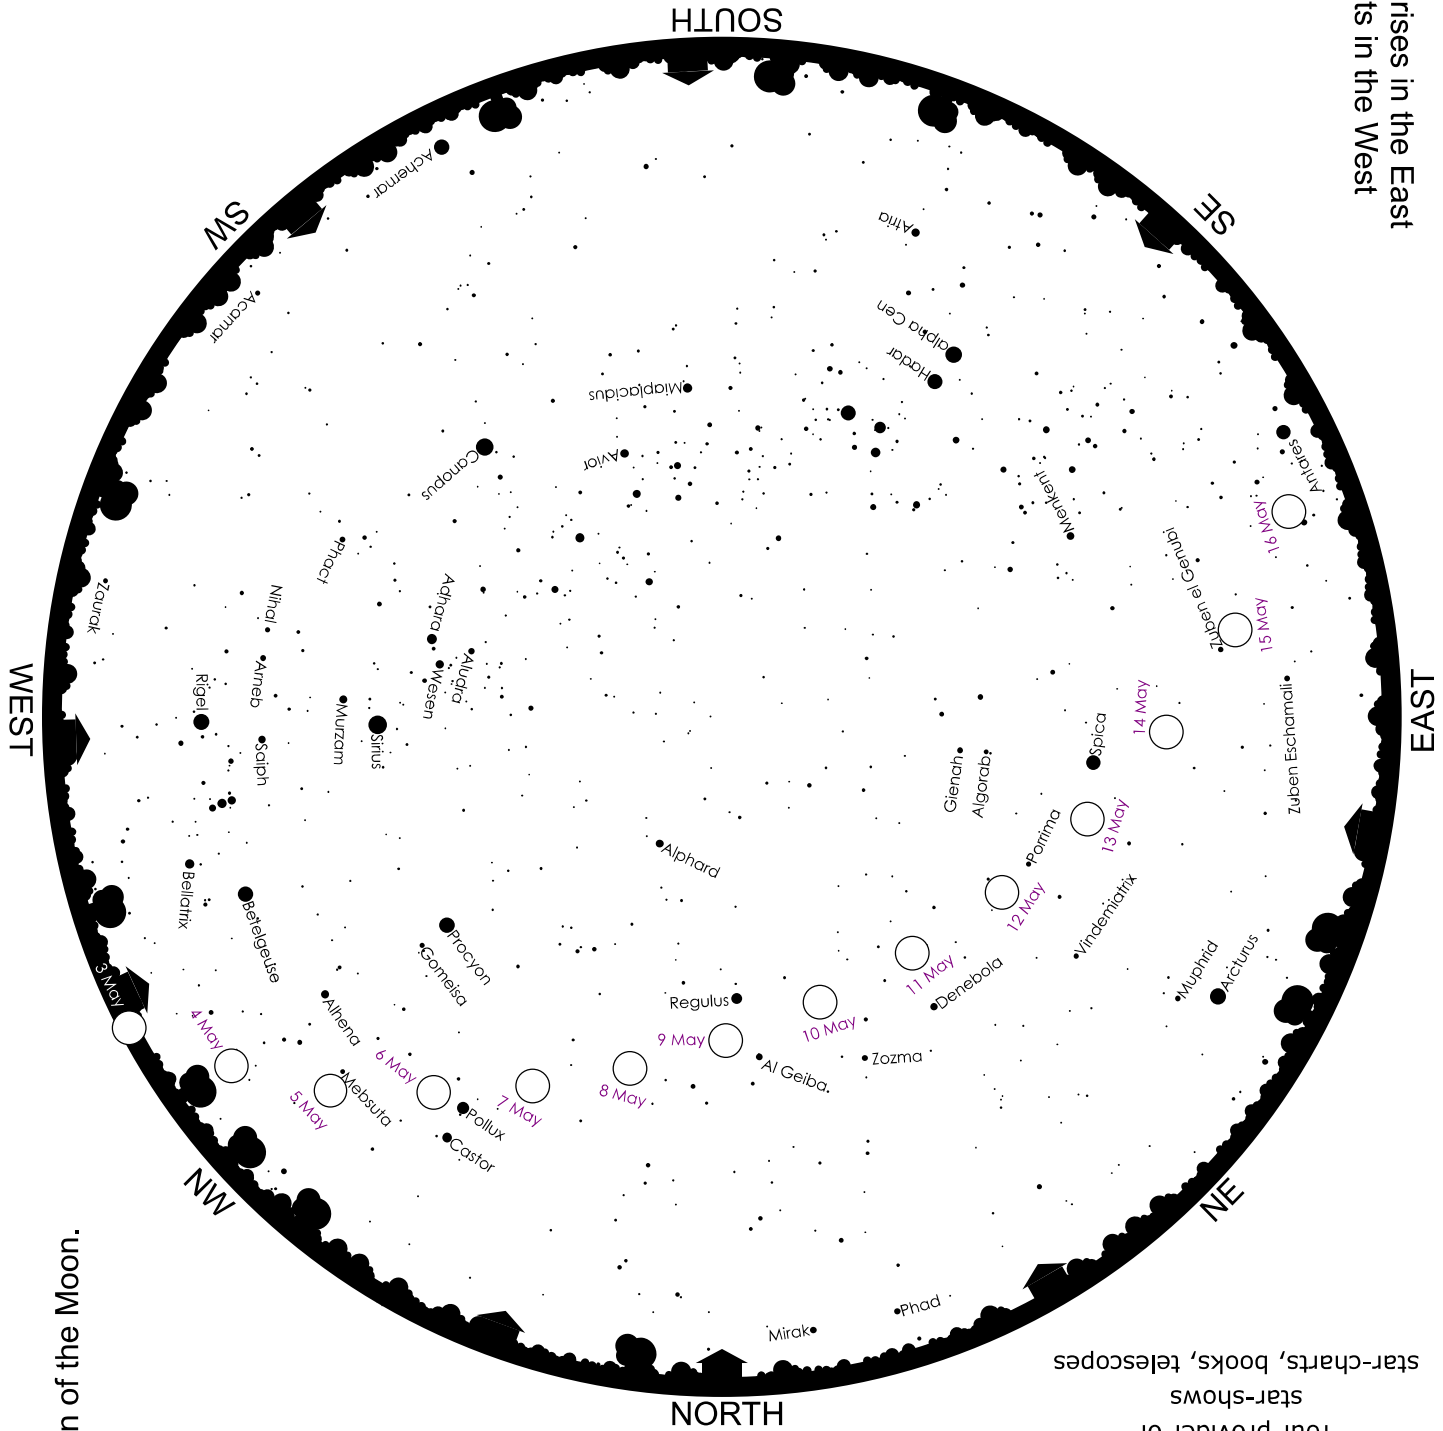

THE SOUTH AFRICAN EARLY-EVENING SKY EARLY MAY 2022

To find e.g. stars in the east,
face east and turn the map
to put **EAST** at the bottom.

The Sun rises in the East
and sets in the West

Circles show the position of the Moon.

- The Moon this month:
- Apr 30: new moon
- May 9: first quarter
- May 16: full moon
- May 22: last quarter

Wits University Planetarium
(011) 717-1390
www.planetarium.co.za
planet@planetarium.co.za
facebook: WitsPlanetarium
Your provider of
star-shows
star-charts, books, telescopes