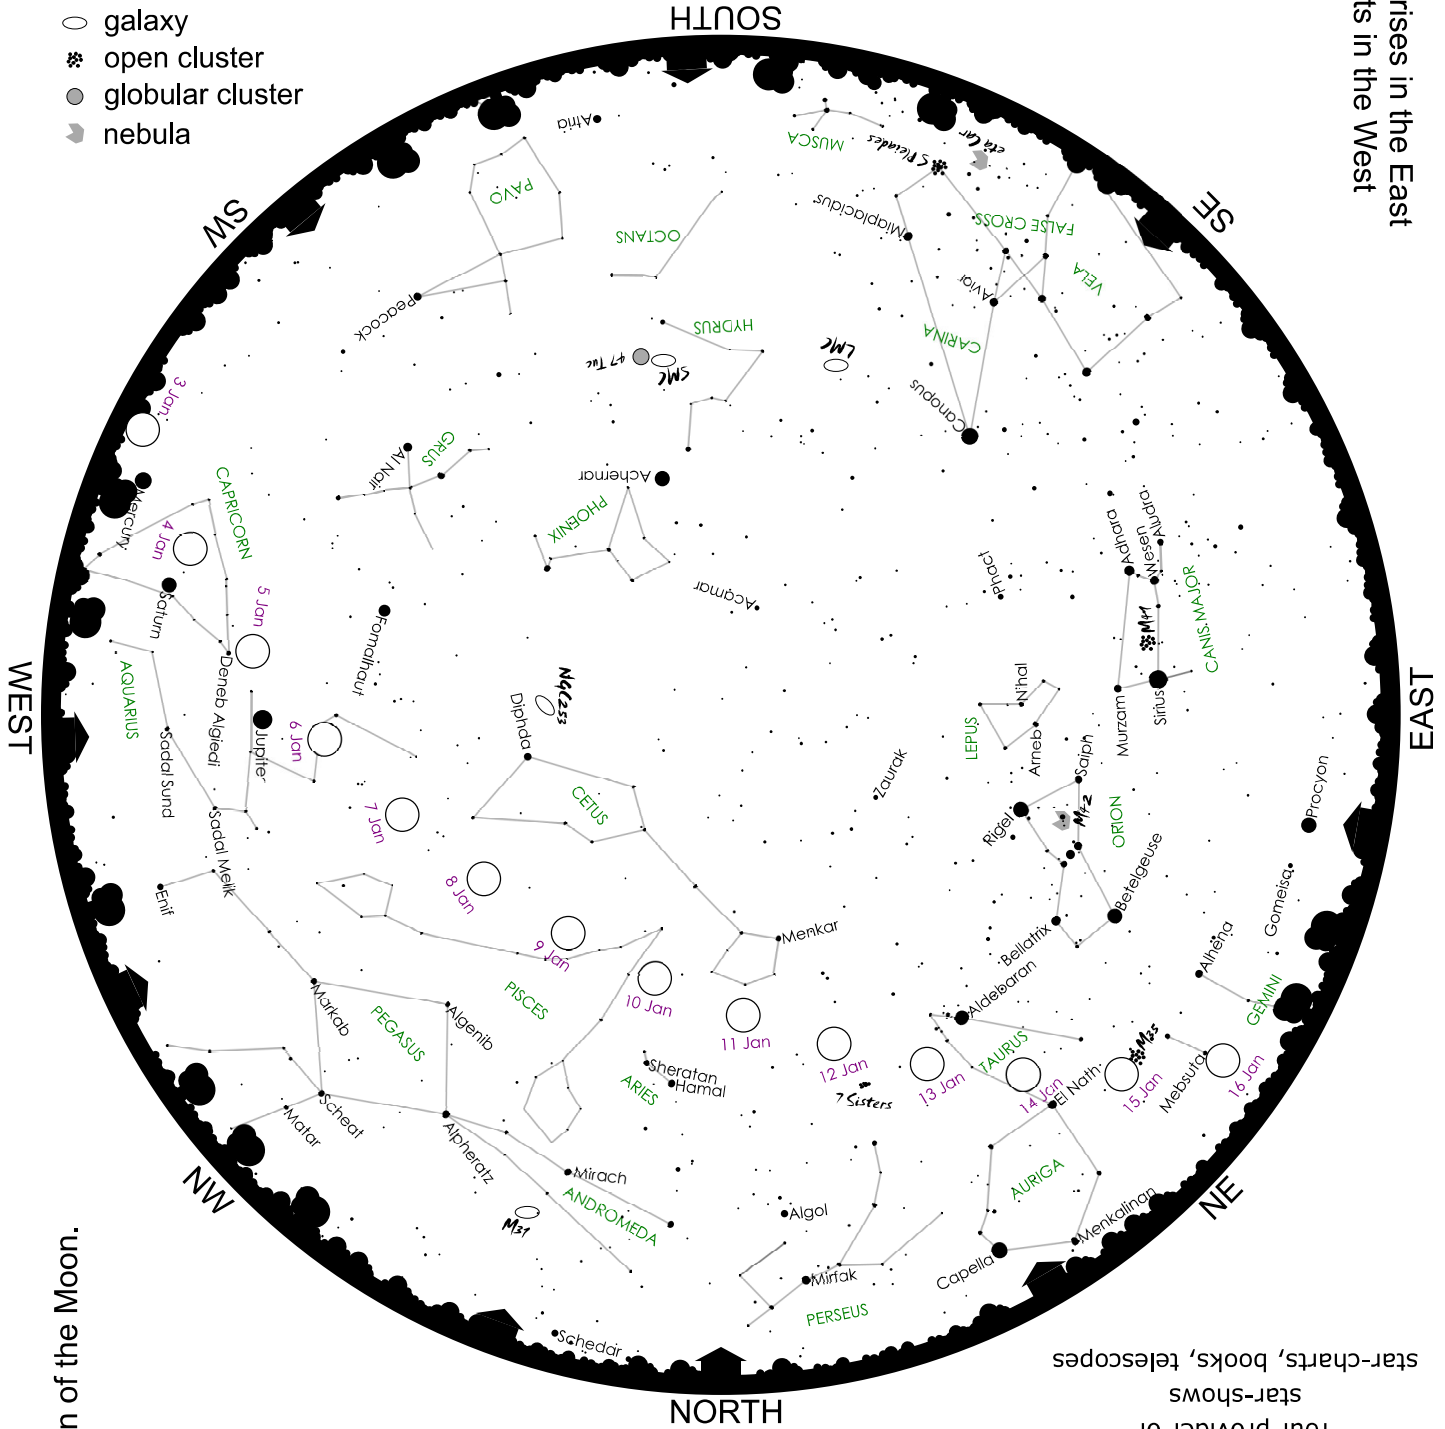

THE SOUTH AFRICAN EARLY-EVENING SKY EARLY JAN 2022

To find e.g. stars in the east,
face east and turn the map
to put **EAST** at the bottom.

The Sun rises in the East
and sets in the West

Use binoculars to look for:

- galaxy
- ✳ open cluster
- globular cluster
- ☄ nebula

Circles show the position of the Moon.

The Moon this month:

- Jan 2: new moon
- Jan 9: first quarter
- Jan 18: full moon
- Jan 25: last quarter

CONSTELLATION NAMES
ARE CAPITAL LETTERS
star names are lower case.