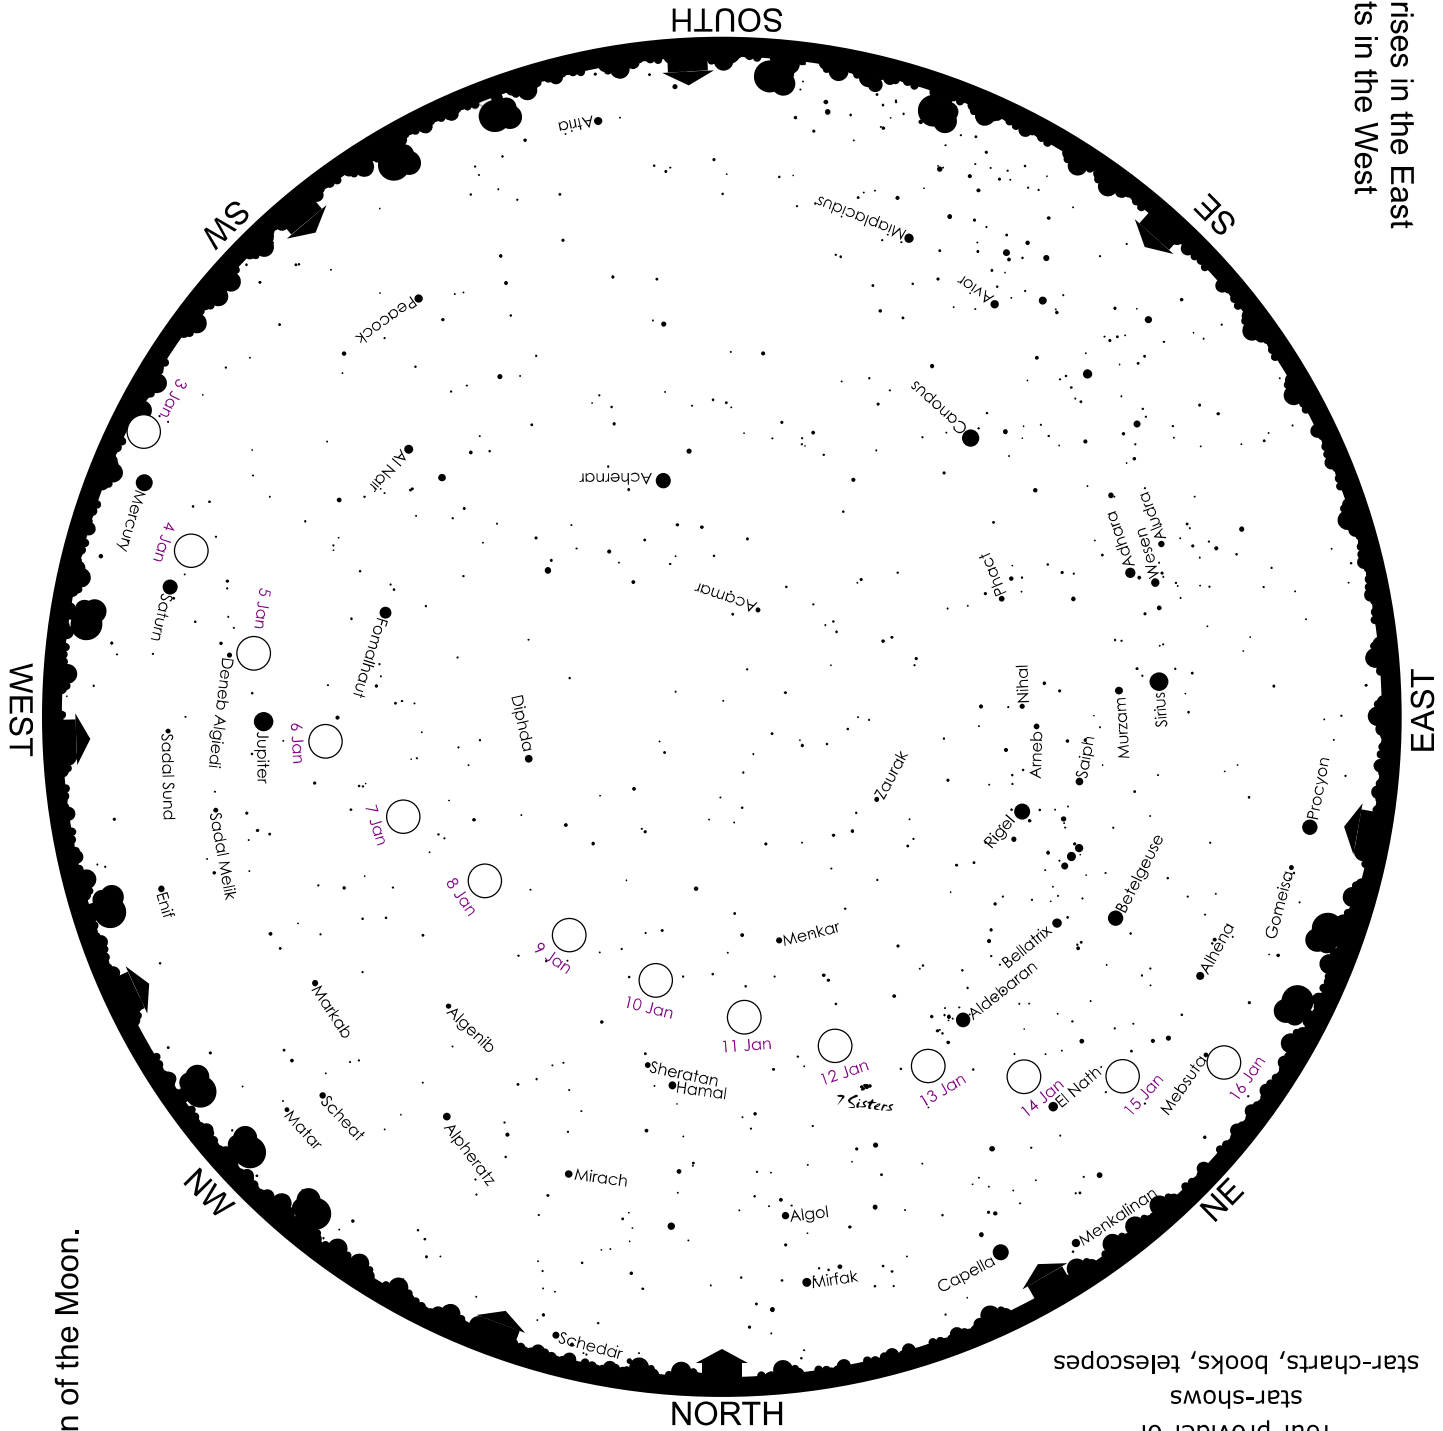

THE SOUTH AFRICAN EARLY-EVENING SKY EARLY JAN 2022

To find e.g. stars in the east,
face east and turn the map
to put **EAST** at the bottom.

The Sun rises in the East
and sets in the West

Circles show the position of the Moon.

The Moon this month:

- Jan 2: new moon
- Jan 9: first quarter
- Jan 18: full moon
- Jan 25: last quarter

Wits University Planetarium
(011) 717-1390
www.planetarium.co.za
planet@planetarium.co.za
facebook: WitsPlanetarium
Your provider of
star-shows
star-charts, books, telescopes