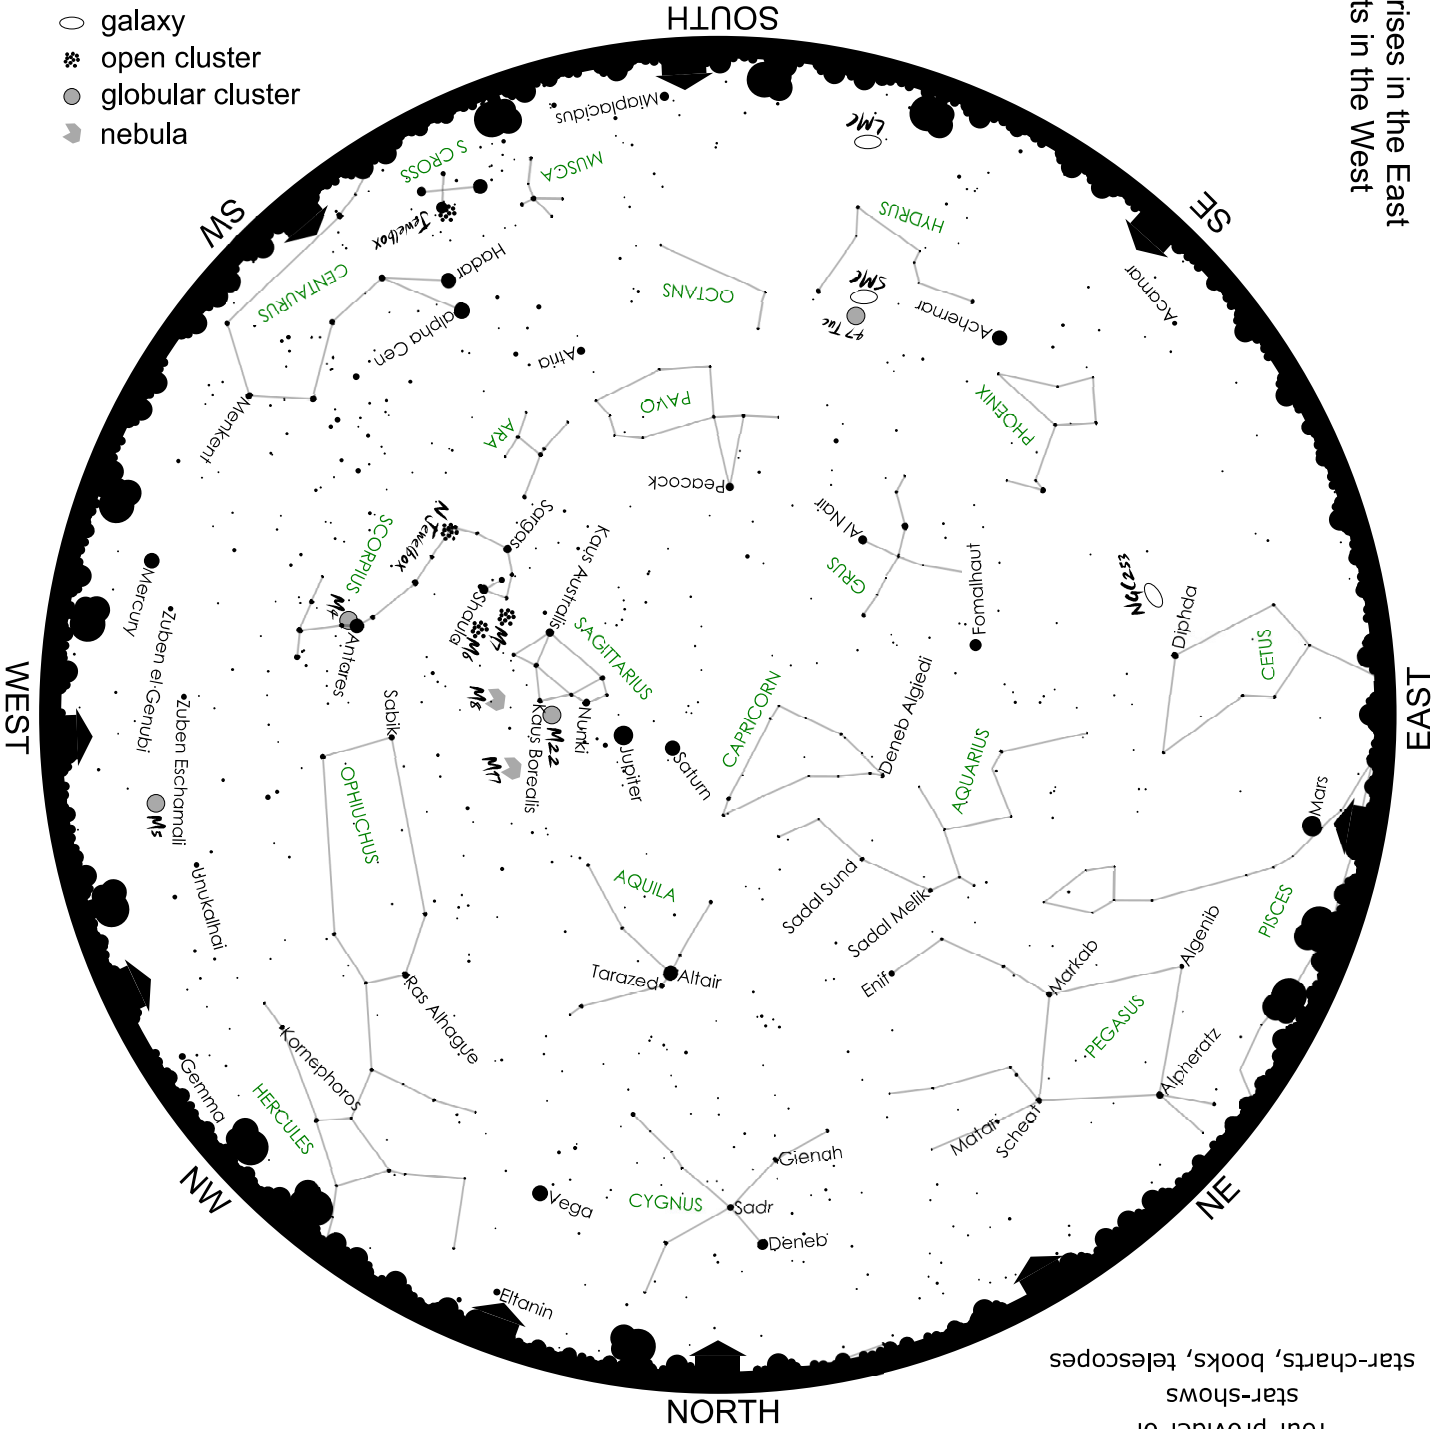

THE SOUTH AFRICAN EARLY-EVENING SKY EARLY OCT 2020

To find e.g. stars in the east,
face east and turn the map
to put **EAST** at the bottom.

The Sun rises in the East
and sets in the West

Use binoculars to look for:

- galaxy
- ✳ open cluster
- globular cluster
- ☞ nebula

The Moon this month:
Oct 1: full moon
Oct 10: last quarter
Oct 16: new moon
Oct 23: first quarter

CONSTITUTION NAMES
ARE CAPITAL LETTERS
star names are lower case.