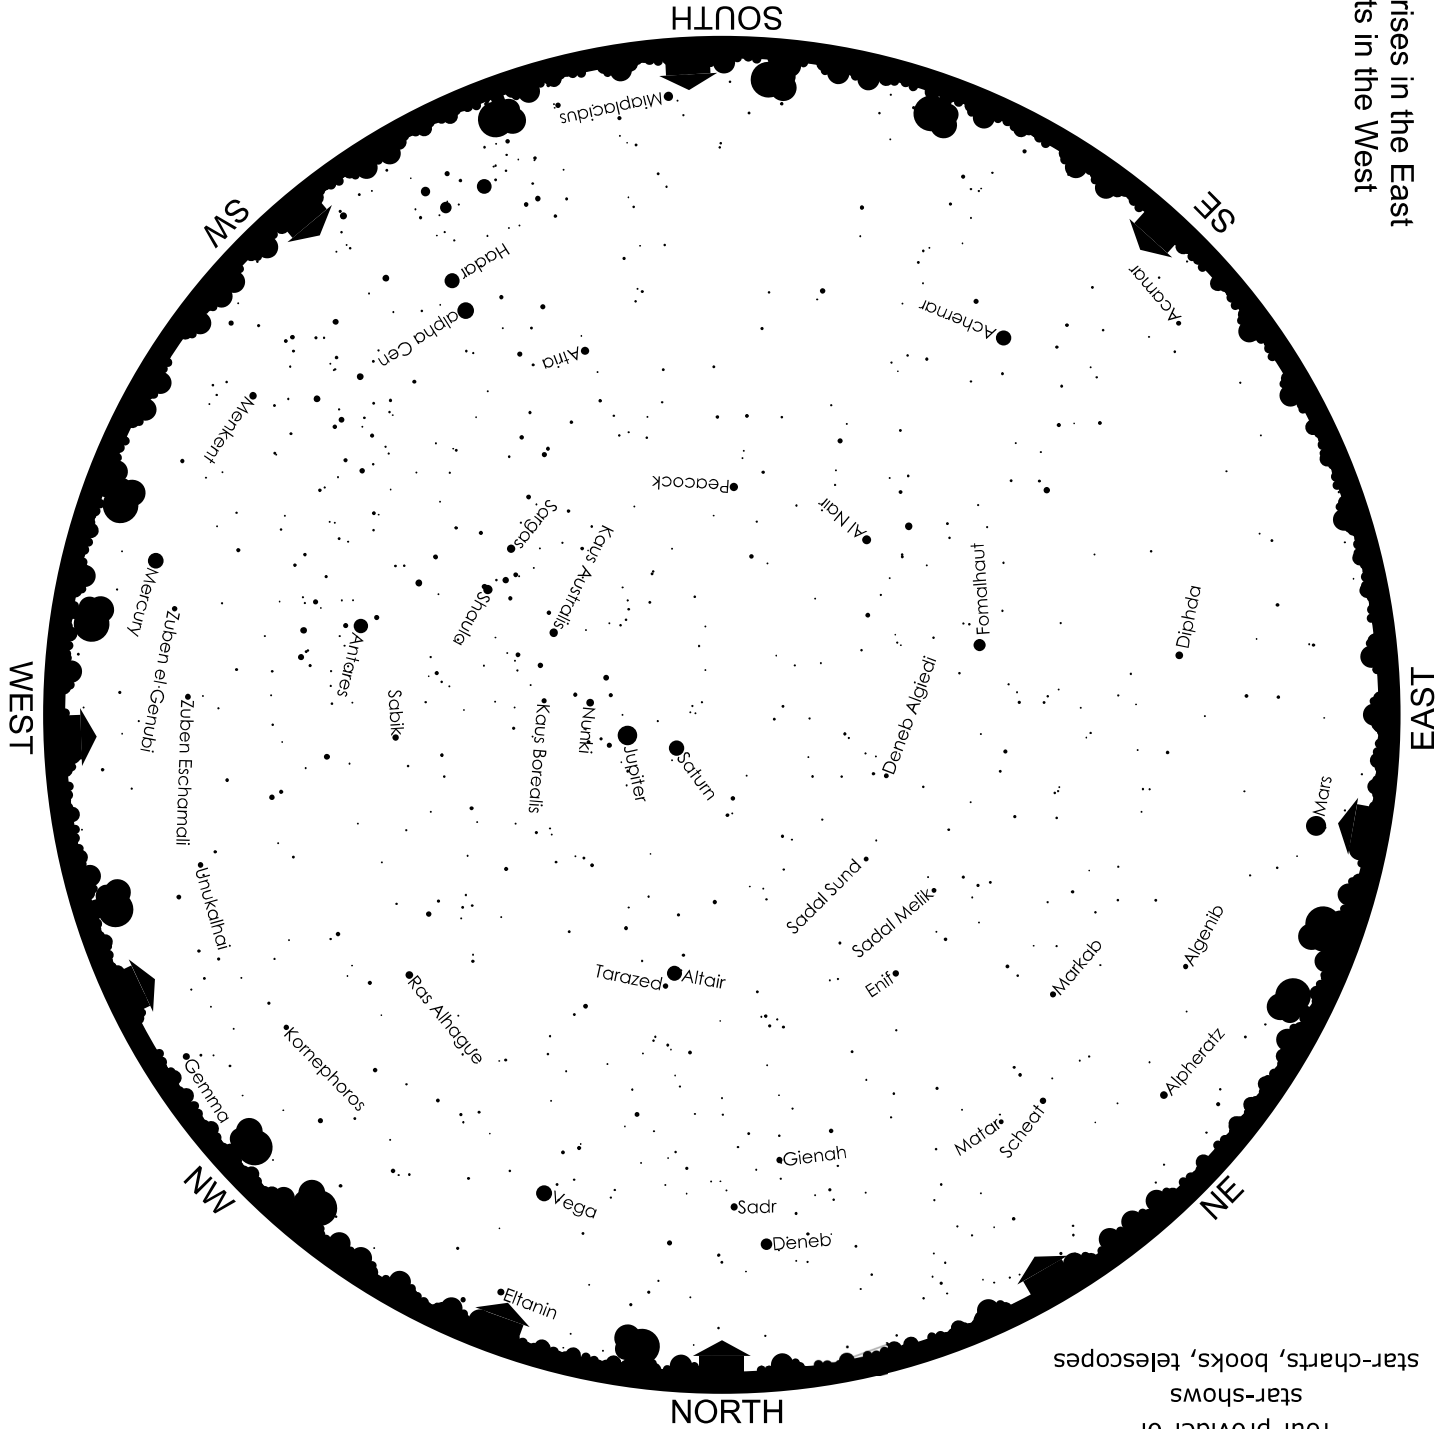

THE SOUTH AFRICAN EARLY-EVENING SKY EARLY OCT 2020

To find e.g. stars in the east,
face east and turn the map
to put **EAST** at the bottom.

The Sun rises in the East
and sets in the West

The Moon this month:
Oct 1: full moon
Oct 10: last quarter
Oct 16: new moon
Oct 23: first quarter