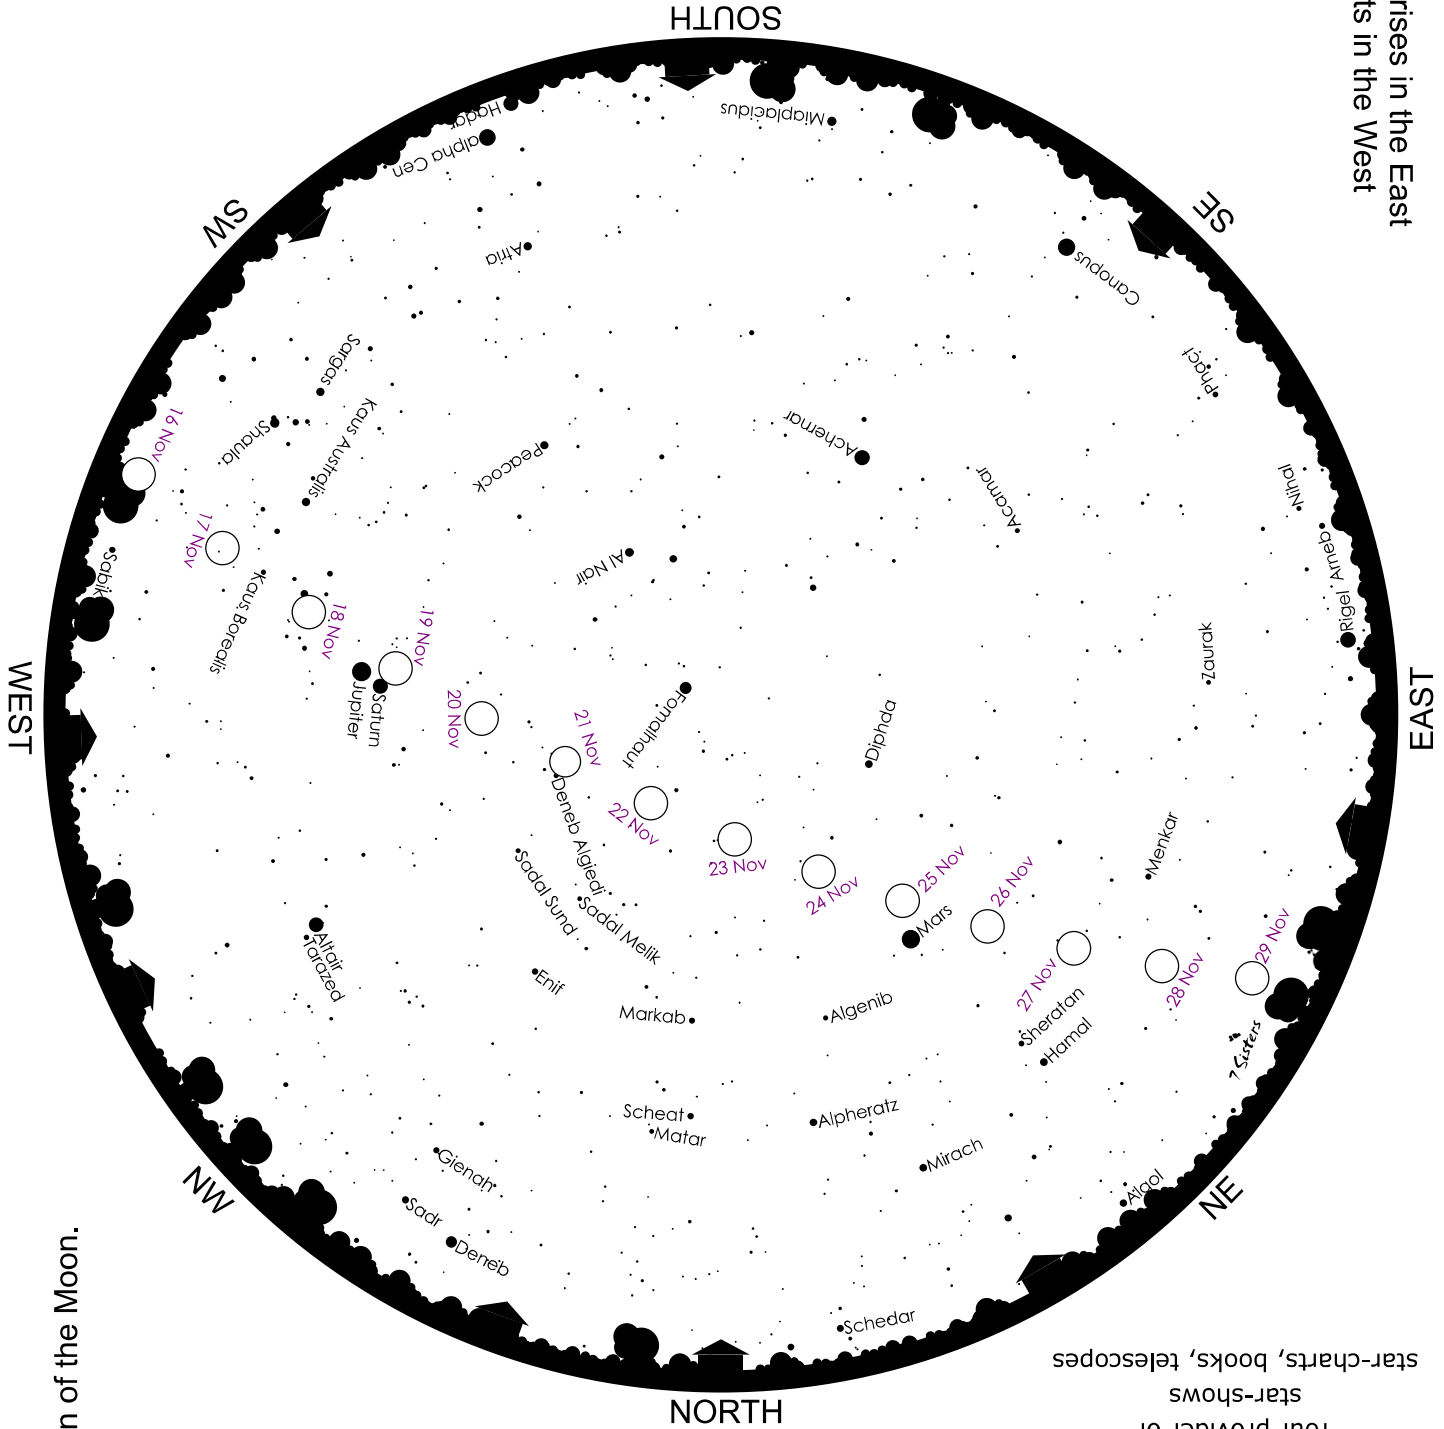

# THE SOUTH AFRICAN EARLY-EVENING SKY LATE NOV 2020

To find e.g. stars in the east,  
face east and turn the map  
to put **EAST** at the bottom.

The Sun rises in the East  
and sets in the West

Circles show the position of the Moon.

The Moon this month:

- Nov 15: new moon
- Nov 22: first quarter
- Nov 30: full moon
- Dec 8: last quarter

Wits University Planetarium  
(011) 717-1390  
www.planetarium.co.za  
planet@planetarium.co.za  
facebook: WitsPlanetarium  
Your provider of  
star-shows  
star-charts, books, telescopes