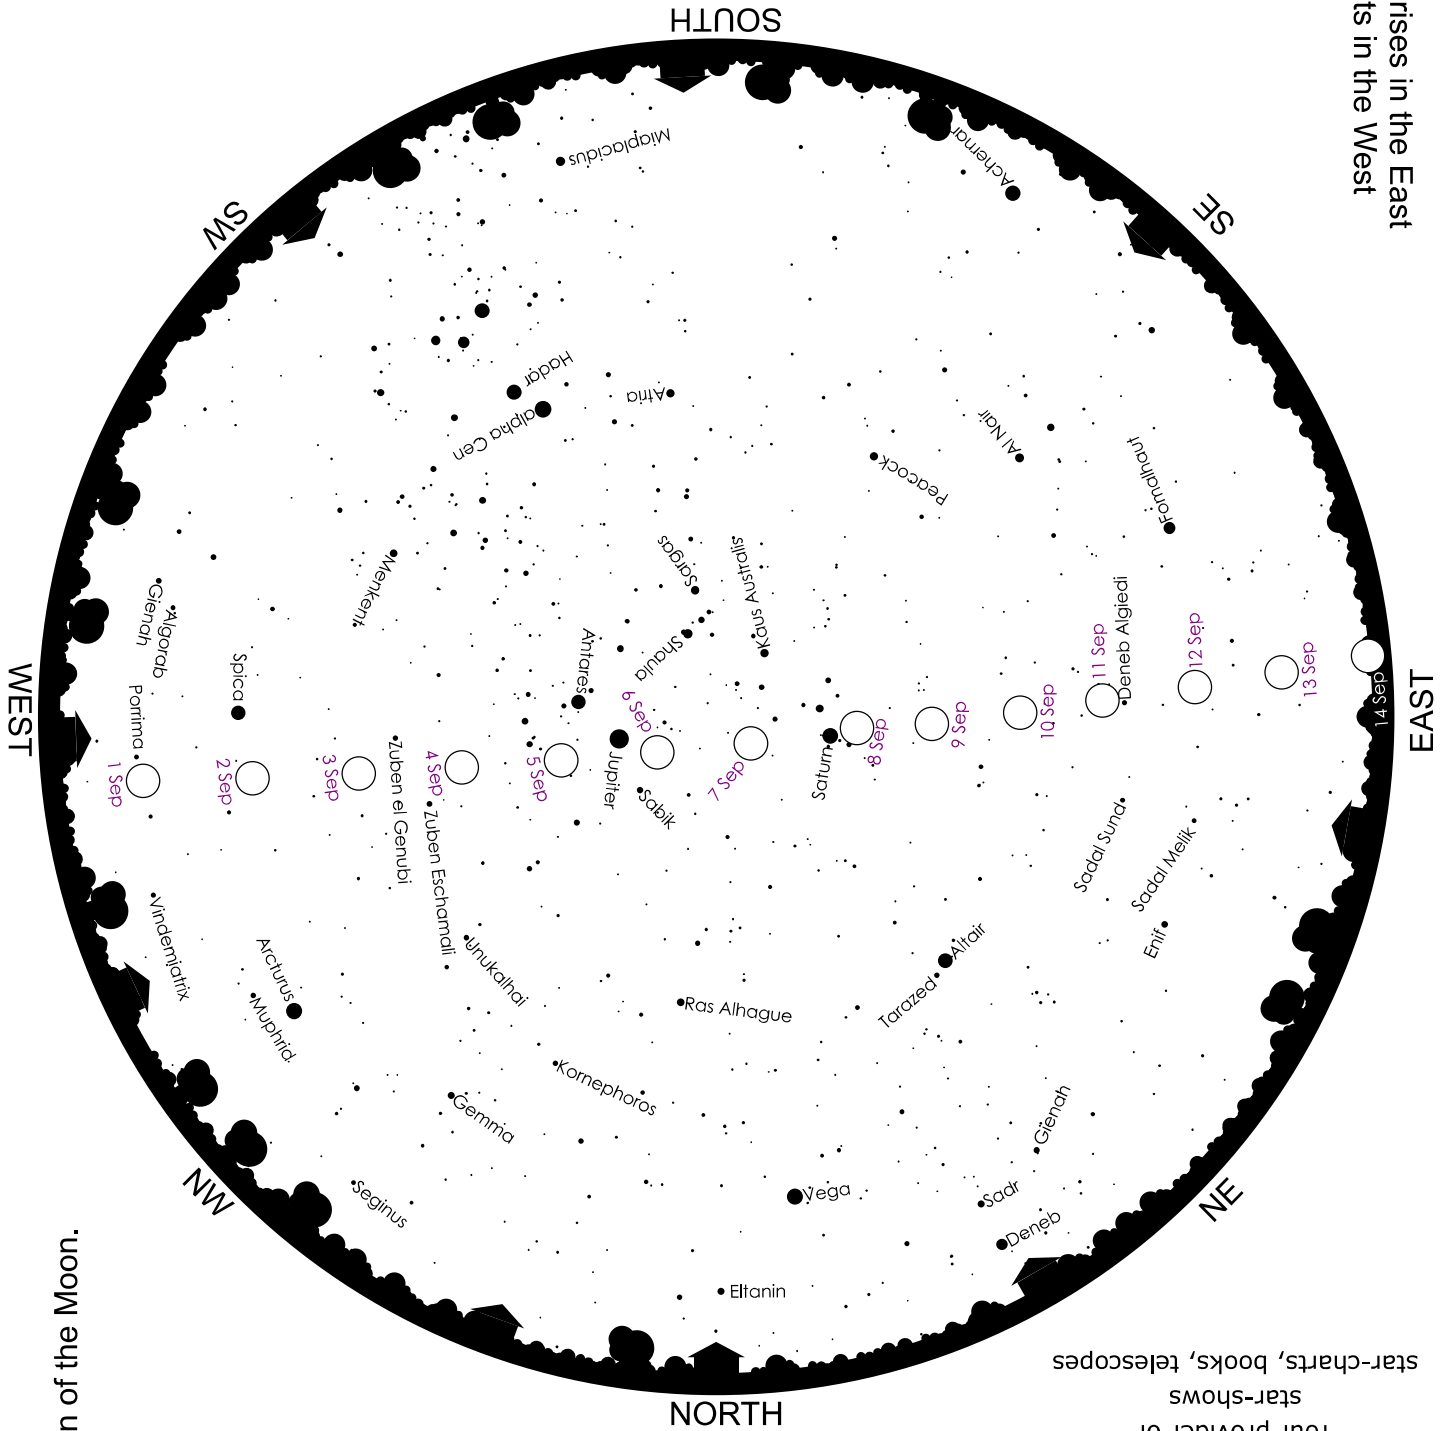

THE SOUTH AFRICAN EARLY-EVENING SKY EARLY SEP 2019

To find e.g. stars in the east,
face east and turn the map
to put **EAST** at the bottom.

The Sun rises in the East
and sets in the West

Circles show the position of the Moon.

The Moon this month:

- Aug 30: new moon
- Sep 6: first quarter
- Sep 14: full moon
- Sep 22: last quarter

 Wits University Planetarium
 (011) 717-1390
www.planetarium.co.za
planet@planetarium.co.za
 facebook: WitsPlanetarium
 Your provider of
 star-shows
 star-charts, books, telescopes