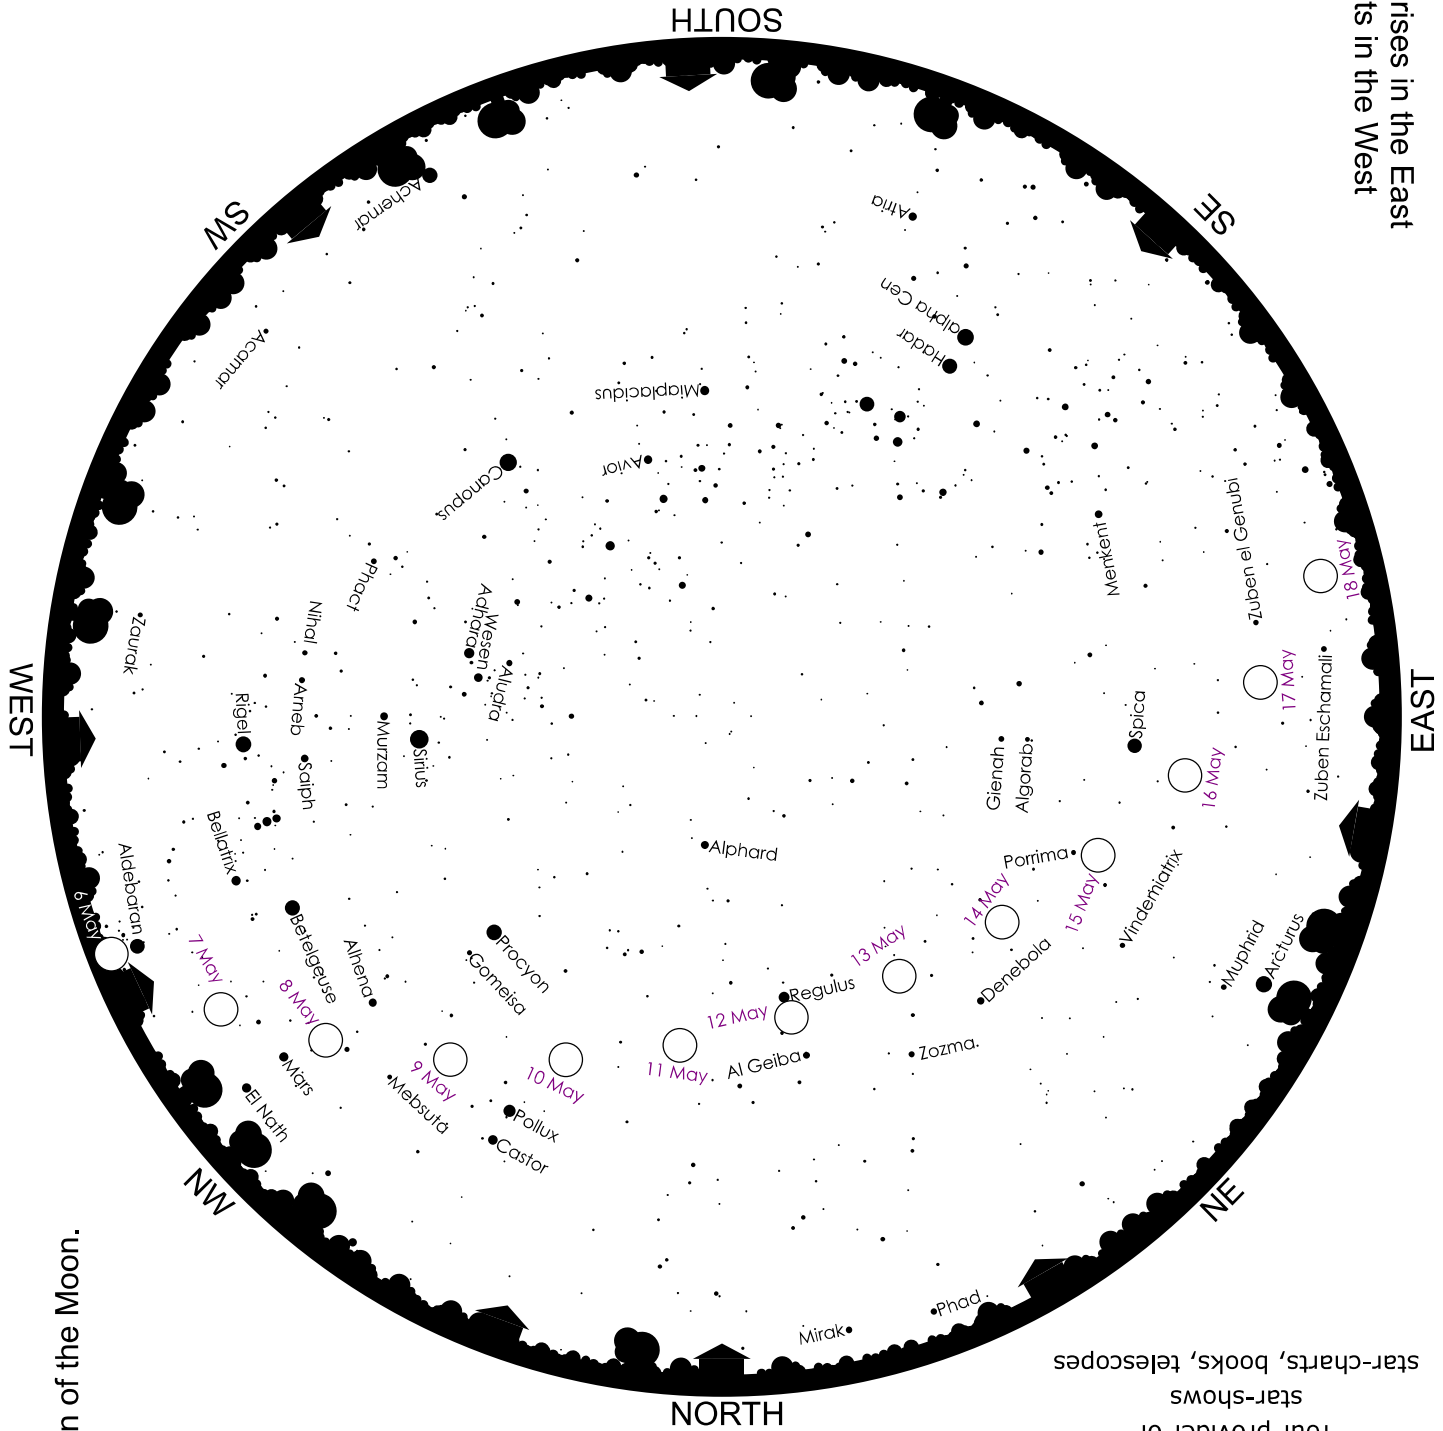

THE SOUTH AFRICAN EARLY-EVENING SKY MID MAY 2019

To find e.g. stars in the east,
face east and turn the map
to put **EAST** at the bottom.

The Sun rises in the East
and sets in the West

Circles show the position of the Moon.

The Moon this month:

- May 5: new moon
- May 12: first quarter
- May 18: full moon
- May 26: last quarter

Wits University Planetarium
(011) 717-1390
www.planetarium.co.za
planet@planetarium.co.za
facebook: WitsPlanetarium
Your provider of
star-shows
star-charts, books, telescopes