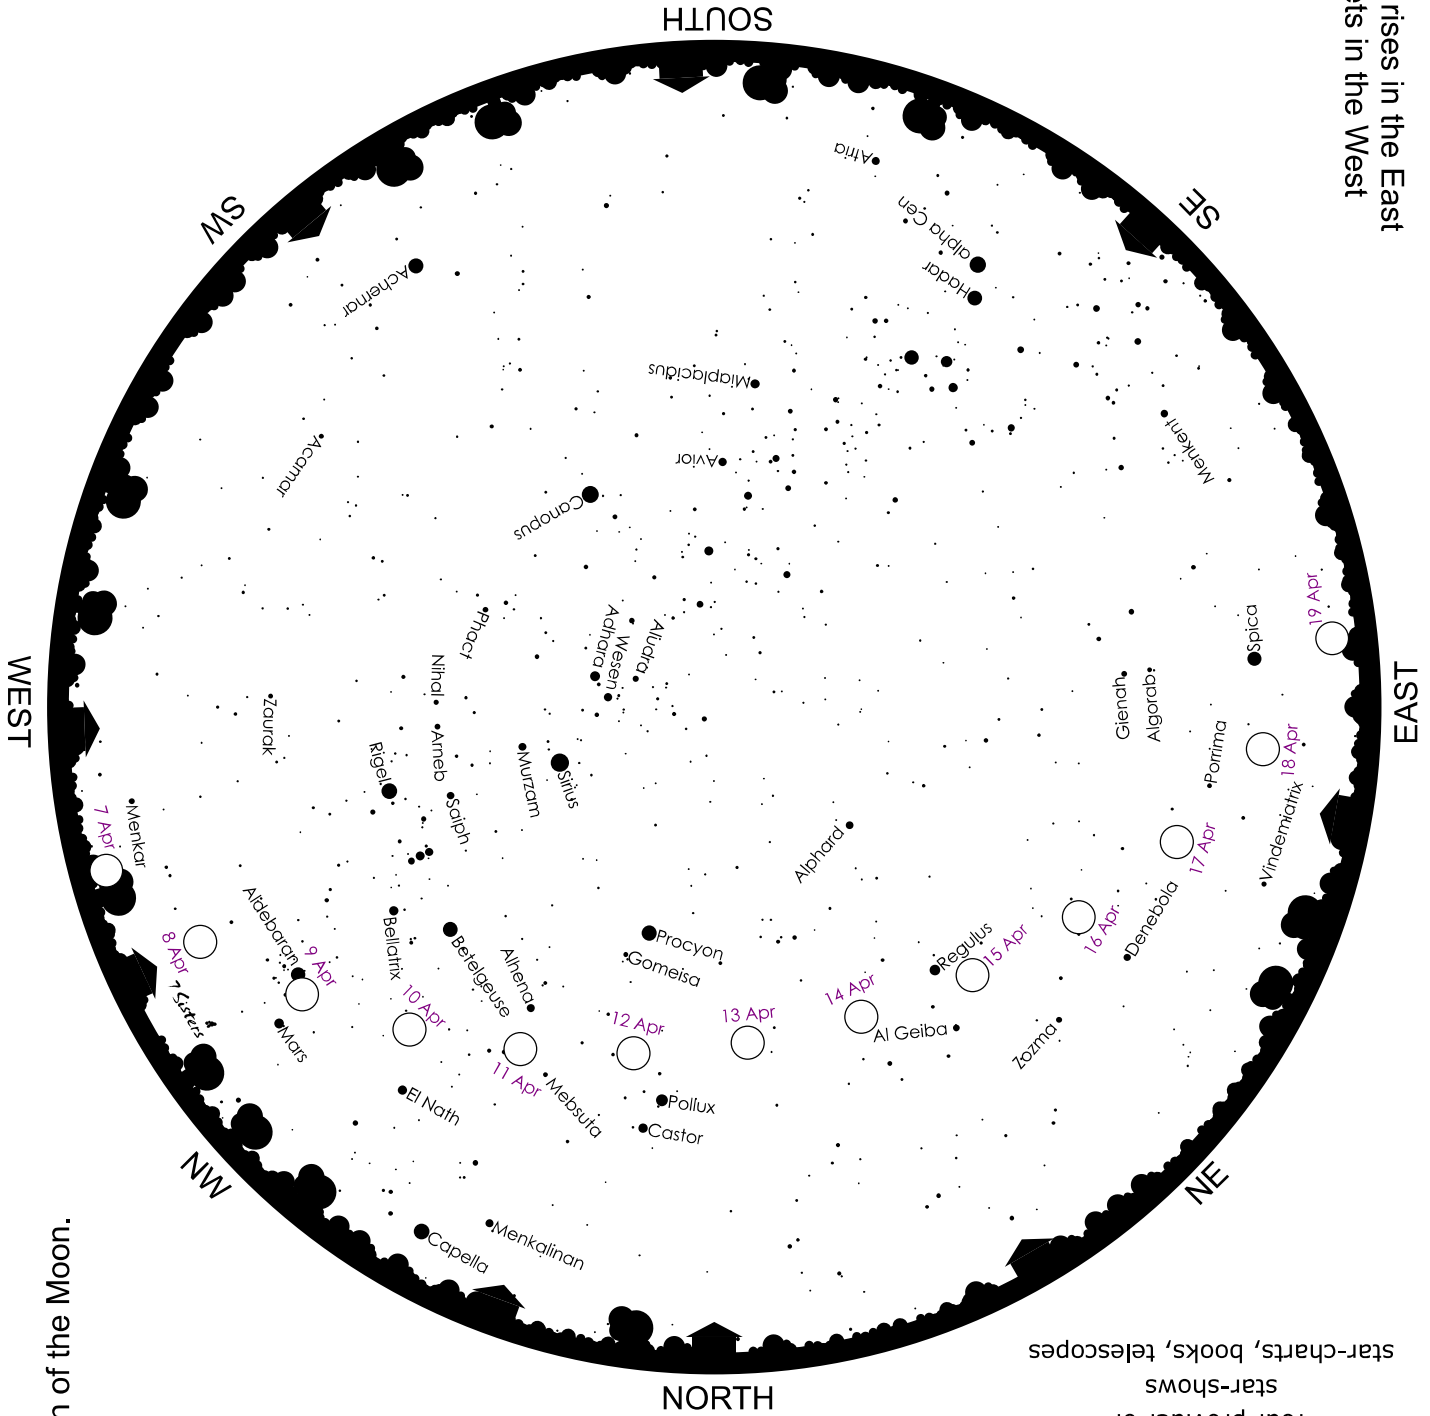

# THE SOUTH AFRICAN EARLY-EVENING SKY MID APR 2019

To find e.g. stars in the east,  
face east and turn the map  
to put **EAST** at the bottom.

The Sun rises in the East  
and sets in the West

Circles show the position of the Moon.

The Moon this month:

- Apr 5: new moon
- Apr 12: first quarter
- Apr 19: full moon
- Apr 27: last quarter

Wits University Planetarium  
(011) 717-1390  
www.planetarium.co.za  
planet@planetarium.co.za  
facebook: WitsPlanetarium  
Your provider of  
star-shows  
star-charts, books, telescopes