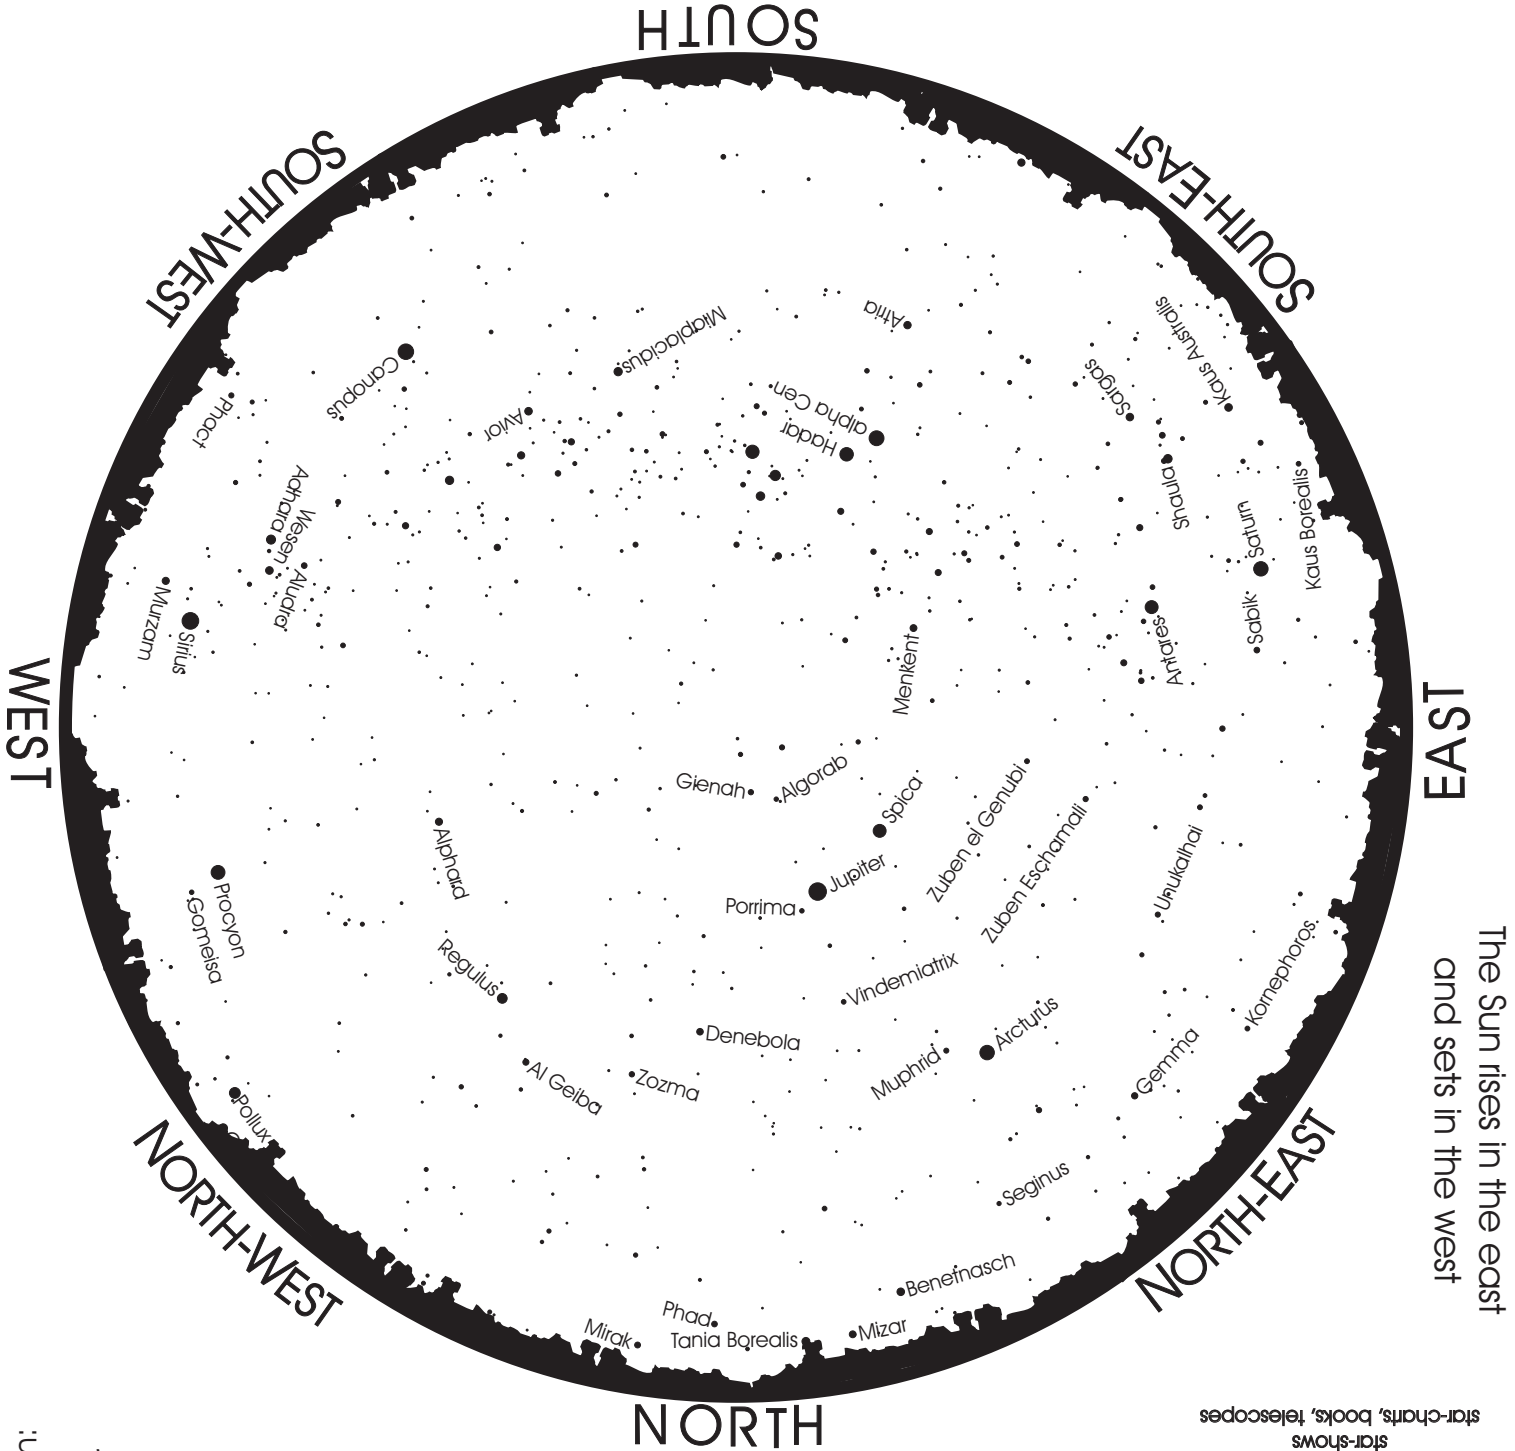

THE SOUTH AFRICAN EARLY EVENING SKY MID JUN 2017

To find e.g. stars in the east,
face east and turn the map
so that **EAST** is at the bottom.

The Moon this month:
Jun 9th: full moon
Jun 17th: last quarter
Jun 24th: new moon
Jul 1st: first quarter

SHOW TIMES

The Sun rises in the east
and sets in the west