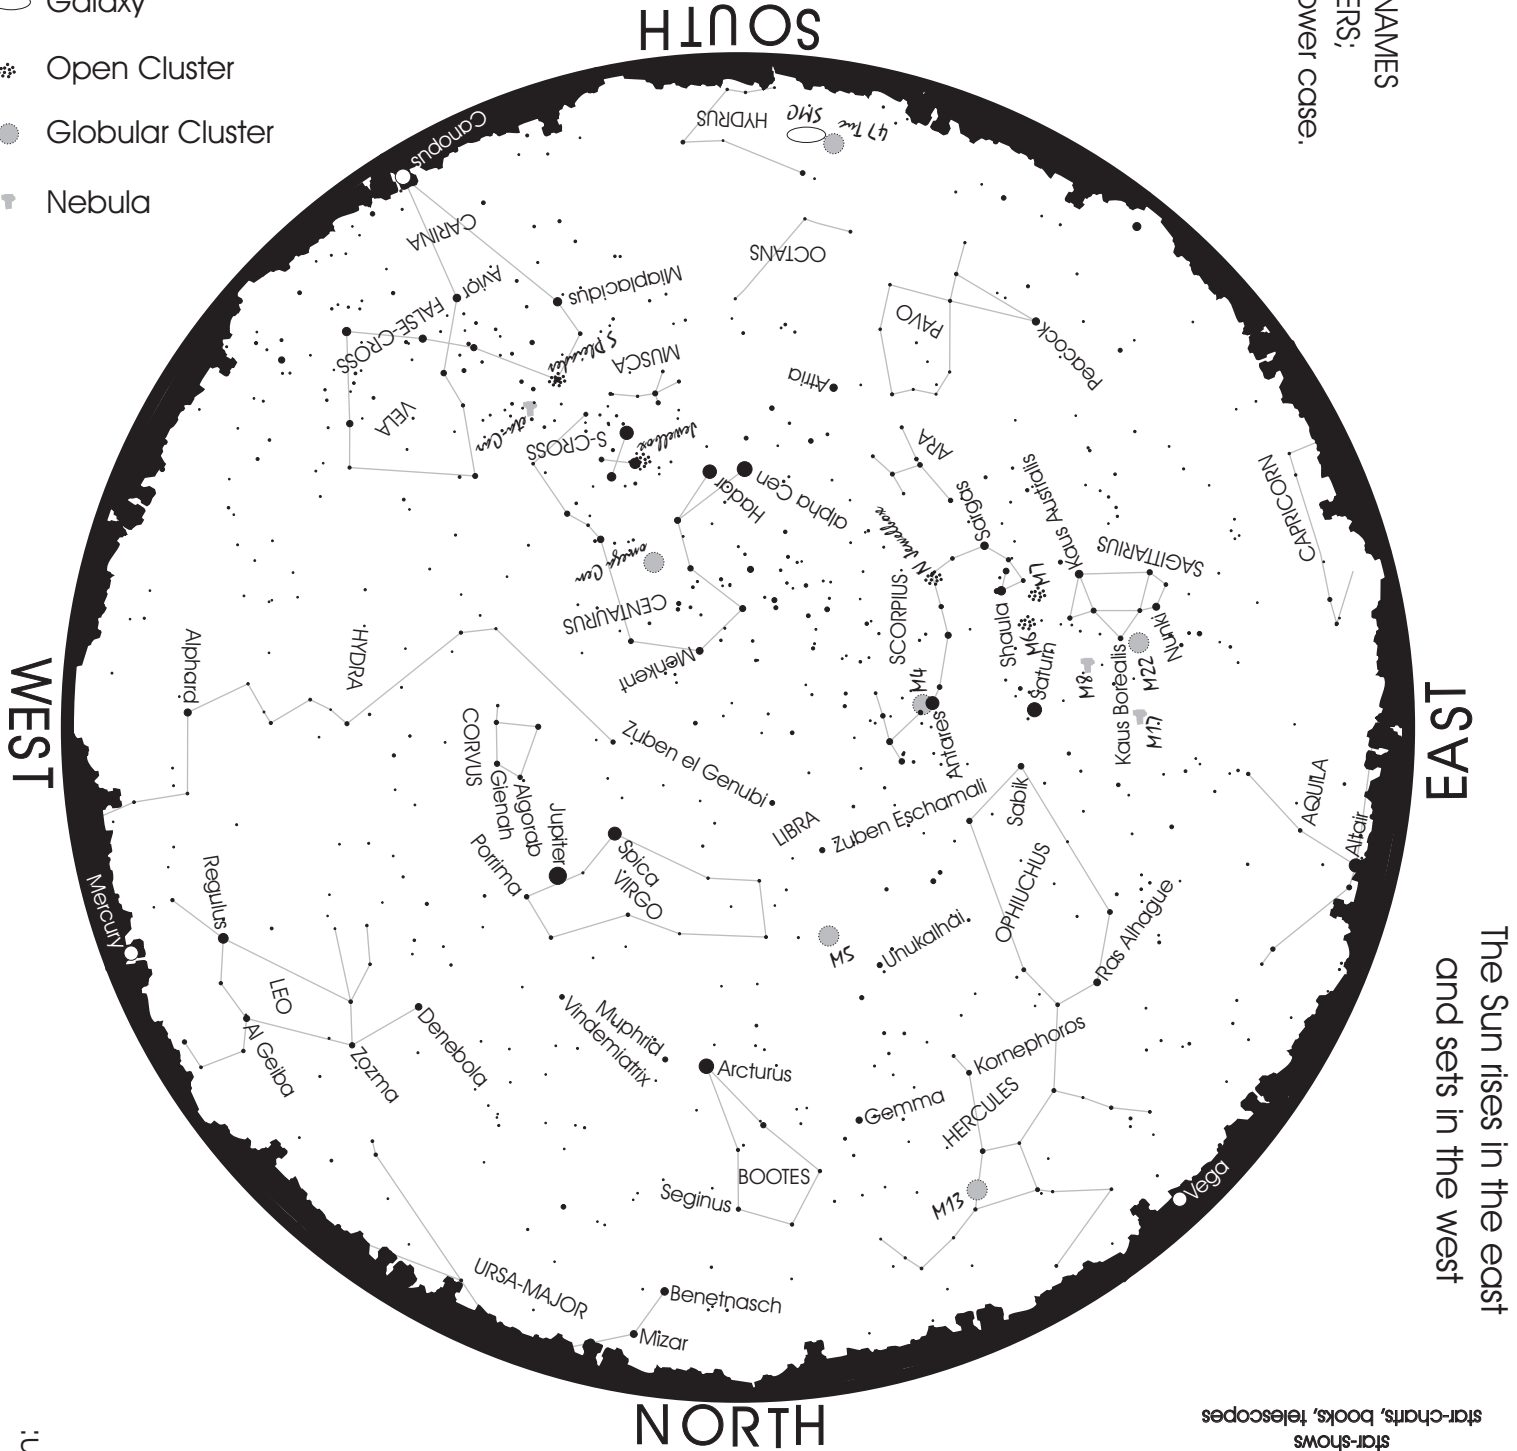

THE SOUTH AFRICAN EARLY EVENING SKY MID JUL 2017

To find e.g. stars in the east,
face east and turn the map
so that **EAST** is at the bottom.

CONSTELLATION NAMES
ARE CAPITAL LETTERS;
star names are lower case.

Use binoculars to look for ...

- Galaxy
- ✦ Open Cluster
- Globular Cluster
- ☄ Nebula

The Sun rises in the east
and sets in the west

The Moon this month:
Jul 9th: full moon
Jul 16th: last quarter
Jul 23rd: new moon
Jul 30th: first quarter