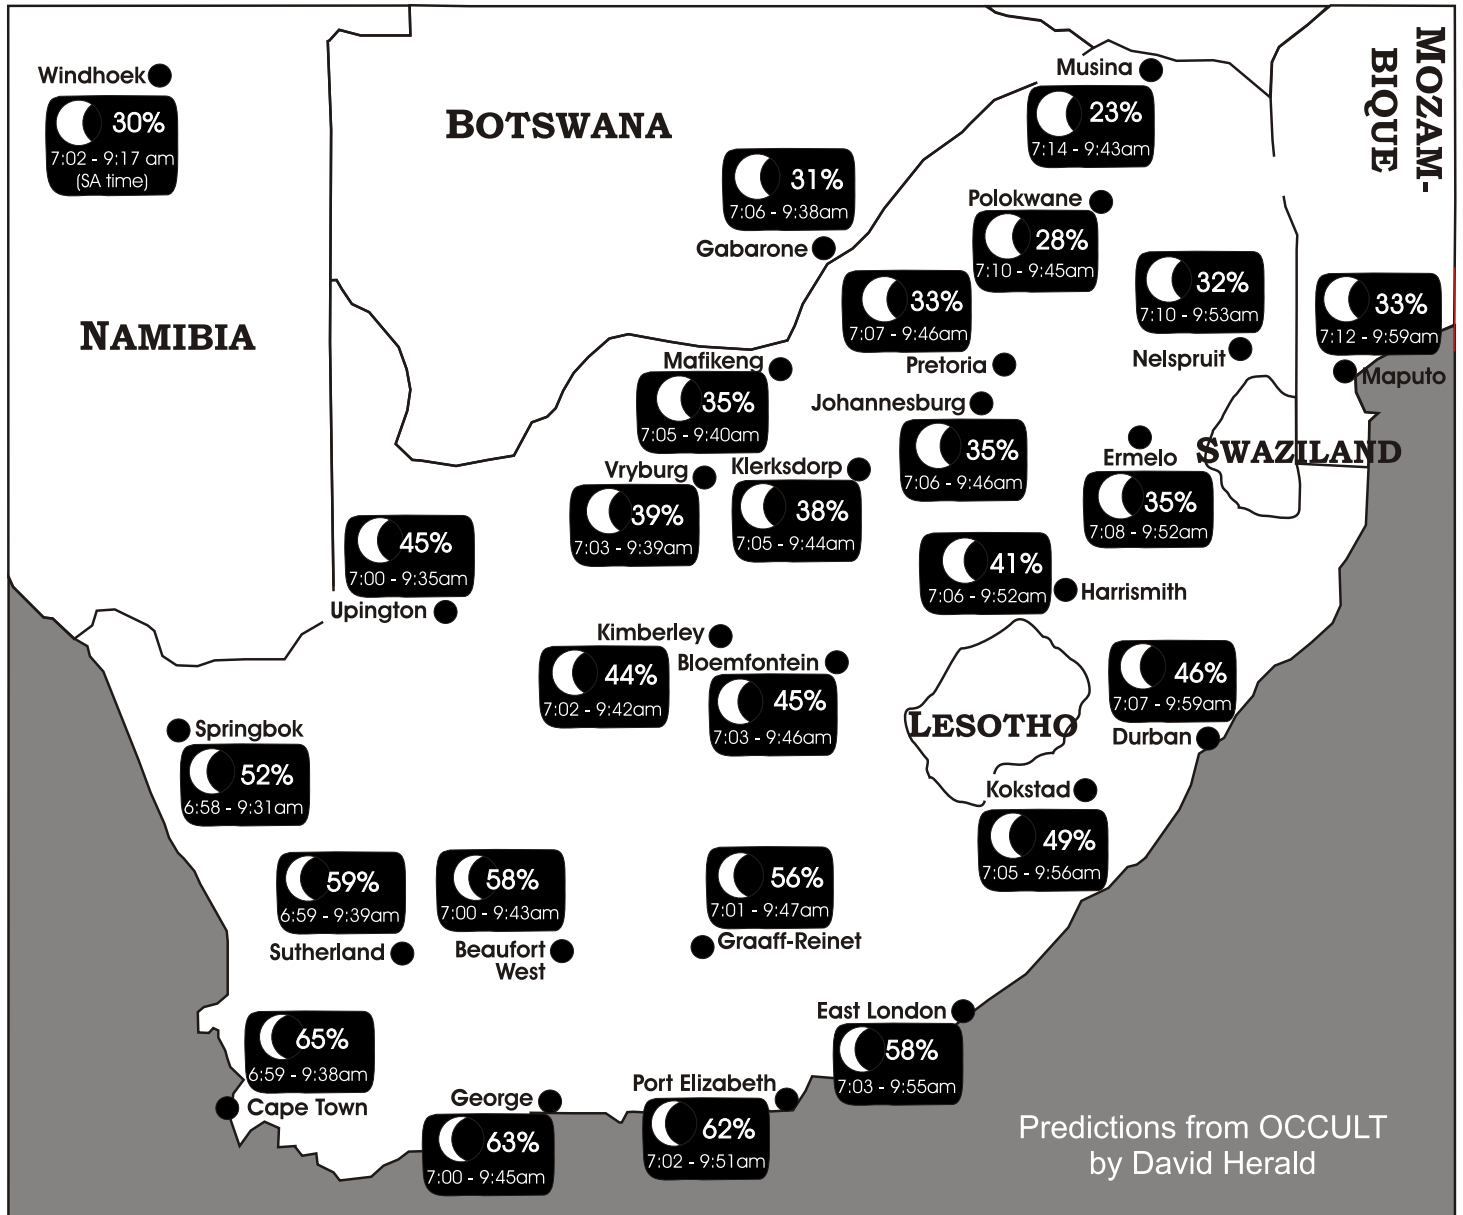

PARTIAL SOLAR ECLIPSE

2009 JAN 26TH

Monday Morning

The January 26th eclipse is an annular eclipse: the Moon won't completely cover the Sun, even along the central path.

South Africa will see it as a partial eclipse. The shadow of the Moon passes over the Earth south of Africa, across the Indian Ocean to southern Asia.

DO NOT EVER LOOK AT THE SUN WITH A CAMERA, TELESCOPE, OR BINOCULARS - YOU WILL BLIND YOURSELF!!